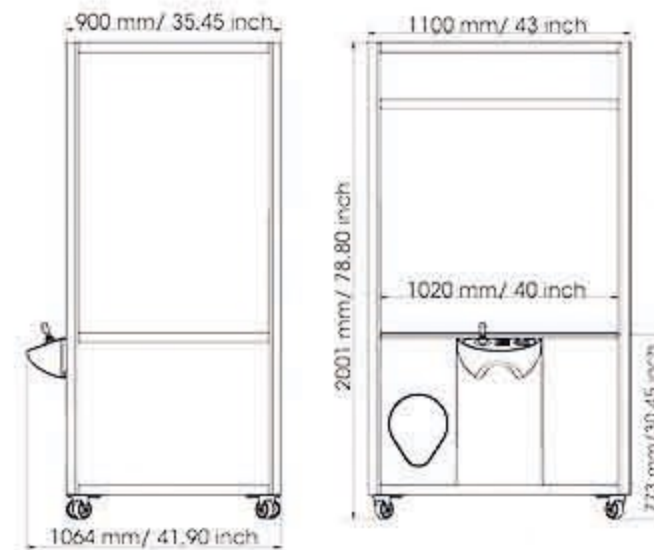

**YOUR DESIGN**

Design information and dimensions  
 All artwork supplied should be minimum 150 dpi in real dimensions

**YOUR DESIGN**

**1 Player 3801**  
 Weight: 183 kg / 403.45 lbs  
 Power: 80 Watt / 178 Watt  
 (max. energy consumption while playing)

Sizes decal:  
 front decal top 218 x 1020 mm  
 front decal bottom 468 x 1020 mm  
 side decal top 210 x 820 mm  
 side decal bottom 620 x 820 mm  
 prize door decal 350 x 250 mm

**YOUR OWN UNIQUE DESIGN**