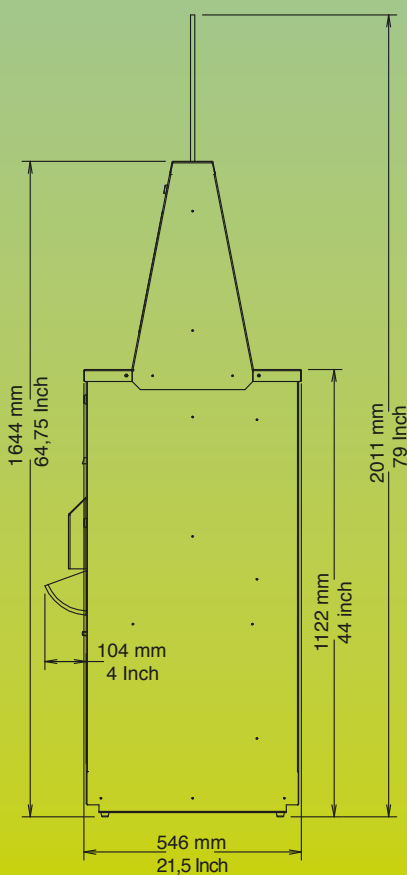

CARDS

"Book-keeping" of points

Transaction history

Indoor use only

220 or 110 VAC

DISTRIBUTED BY

www.elaut.com

ELAUT reserves the right to alter specifications without prior notice.