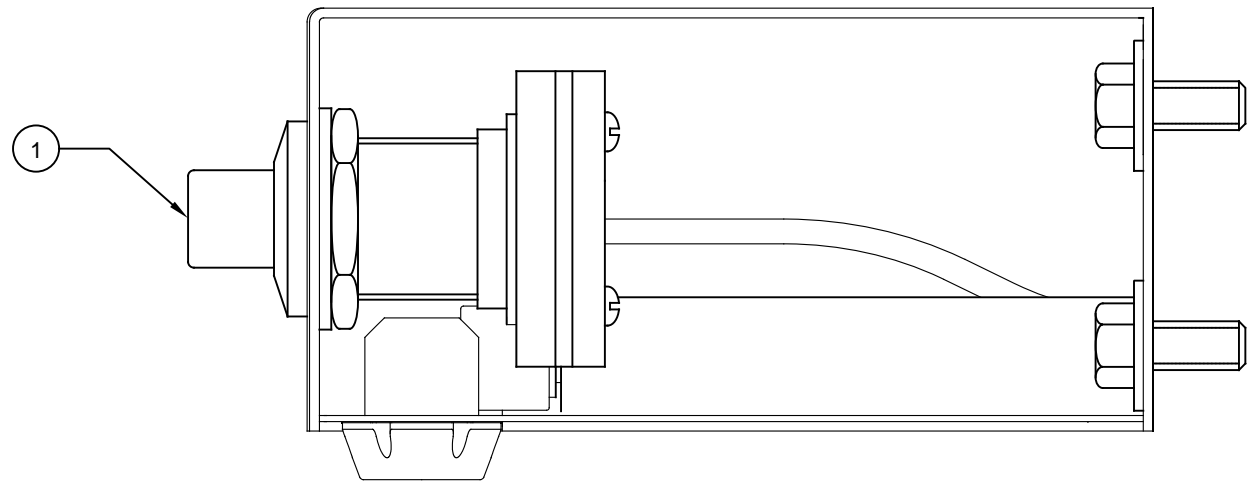

THIS DOCUMENT IS TRUE AND CORRECT AT TIME OF PUBLICATION. CONTINUED PRODUCT IMPROVEMENTS MAKE SPECIFICATIONS AND MEASUREMENTS SUBJECT TO CHANGE WITHOUT NOTICE.

ITEM	DESCRIPTION	PART NO.
1	PUSH BUTTON ASSY	5881PBA

# PARTS BREAKDOWN

WHEN ORDERING PARTS PLEASE SPECIFY MODEL NUMBER.

 <b>Haws</b> <sup>®</sup>			1455 KLEPPE LANE SPARKS, NEVADA 89431 (775) 359-4712 FAX (775) 359-7424 E-MAIL: HAWS@HAWSO.COM WEBSITE: WWW.HAWSO.COM		
ECN NO. 5081	REVISED PER ECN: 5400	BY FV	MODEL(S)		PART NUMBER
DRAWN MJ	DATE 06/08/16	CHKD DP	1920FR		051000491
APPROVED IR	DATE 07/10/19		SCALE: 1:14	DRAWING TYPE: PARTS BREAKDOWN	REVISION 4
			SIZE: A	SHEET 1 OF 1	