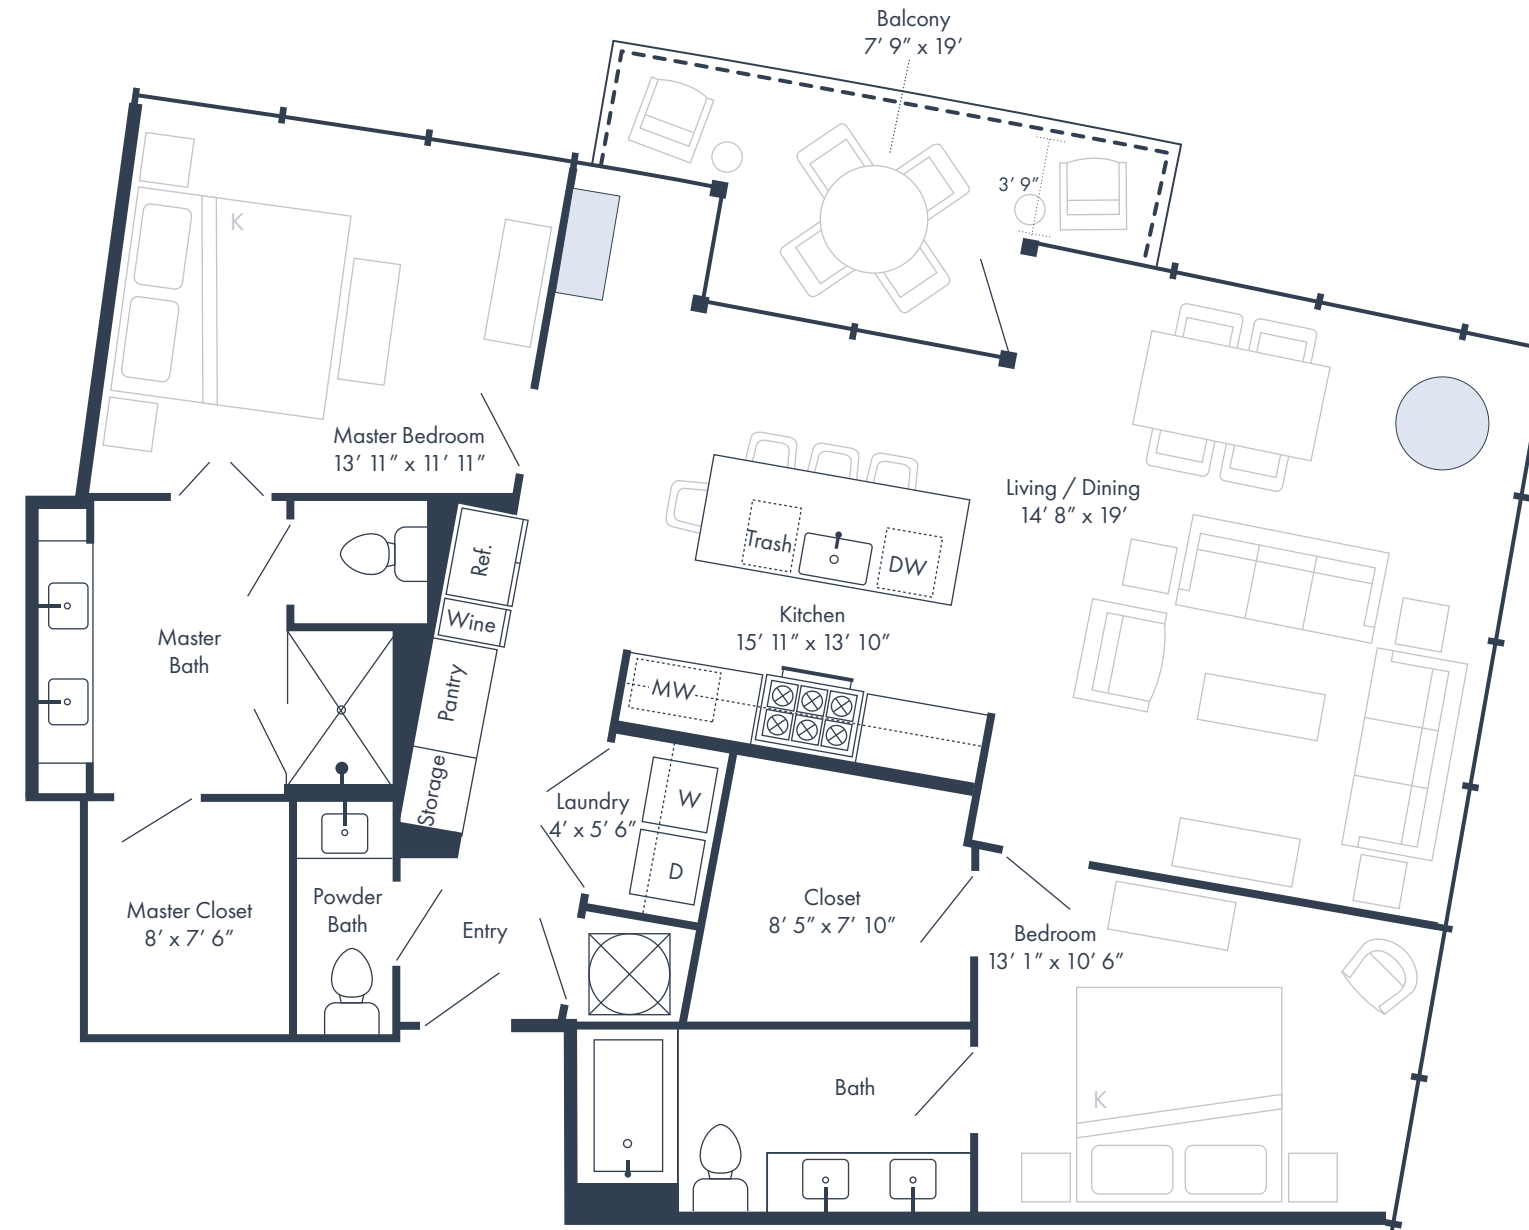

07

FLOORS 15 THROUGH 31

2 Bedrooms 2.5 Bathrooms 1,388 SQFT

the RESIDENCES at  
**BROADWEST**

Square footage and measurements as indicated on plan is approximate. Layouts shown at unit interiors are for general reference only and are not intended to depict precisely the actual as-built conditions. Furnishings not included.