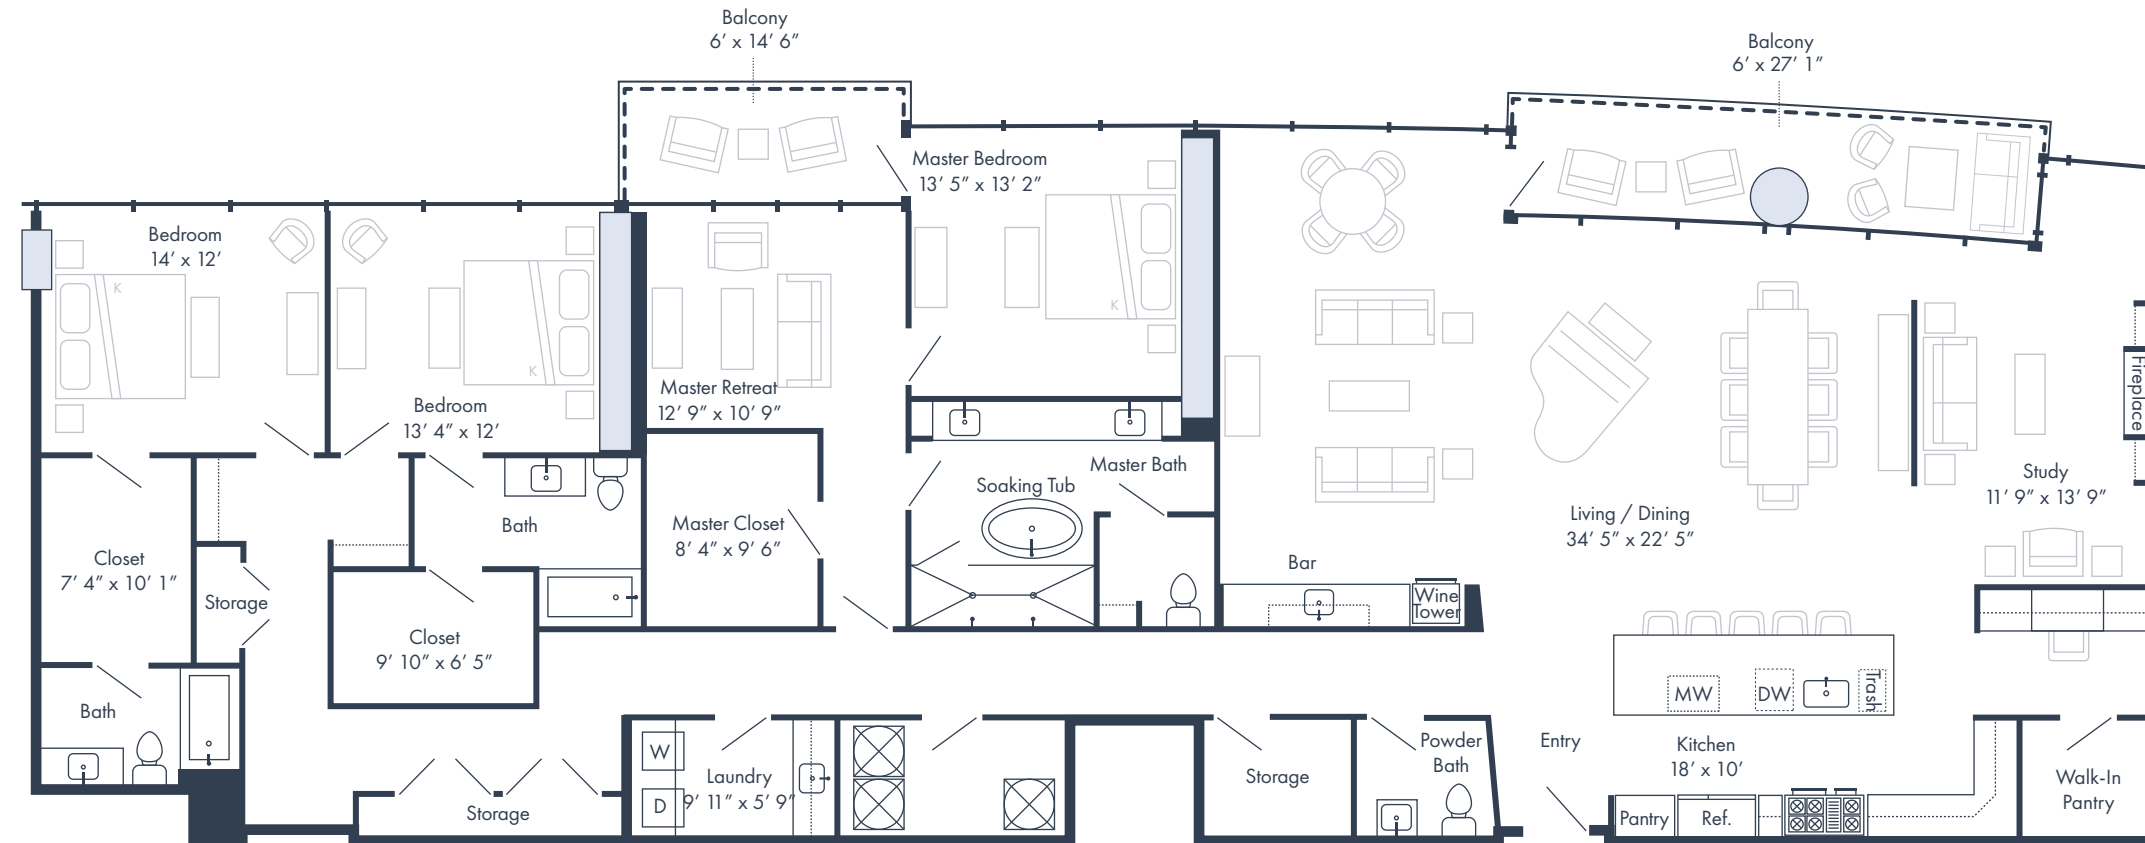

3302

FLOOR 33 ONLY

3 Bedrooms + Master Retreat, Study 3.5 Bathrooms 3,410 SQFT

the RESIDENCES at BROADWEST

Square footage and measurements as indicated on plan is approximate. Layouts shown at unit interiors are for general reference only and are not intended to depict precisely the actual as-built conditions. Furnishings not included.