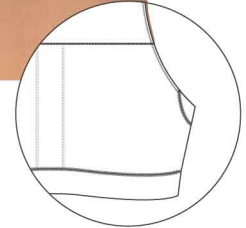

INNER CONSTRUCTION
(BREATHABLE LINER WITH REMOVABLE PADS)