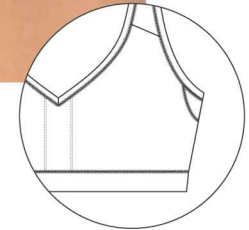

INNER CONSTRUCTION
(BREATHABLE LINER WITH REMOVABLE PADS)