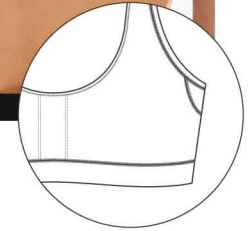

INNER CONSTRUCTION
(BREATHABLE LINER WITH REMOVABLE PADS)