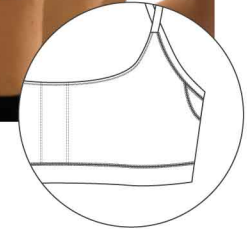

BOTTOM: 002-FF-00025

LONGEVITY SIMPLICITY MULTIFUNCTIONAL

LIGHT SYNERGY

LOW IMPACT SPORTS COLLECTION

TOP: 002-KK-00046

INNER CONSTRUCTION
(BREATHABLE LINER WITH REMOVABLE PADS)

BOTTOM: 002-JJ-00019

LONGEVITY SIMPLICITY MULTIFUNCTIONAL