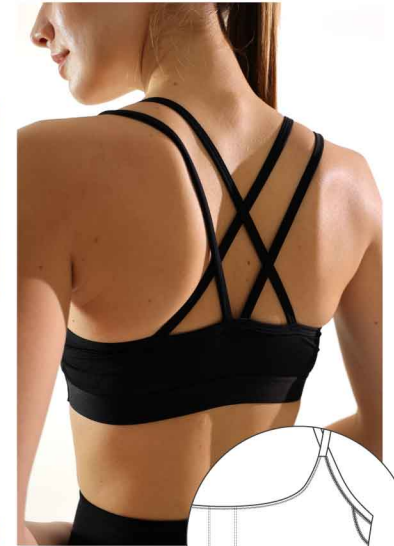

BOTTOM: 002-FF-00025

LONGEVITY SIMPLICITY MULTIFUNCTIONAL

LIGHT SYNERGY

LOW IMPACT SPORTS COLLECTION

TOP: 002-KK-00046

INNER CONSTRUCTION
(BREATHABLE LINER WITH REMOVABLE PADS)

BOTTOM: 002-JJ-00019

LONGEVITY SIMPLICITY MULTIFUNCTIONAL