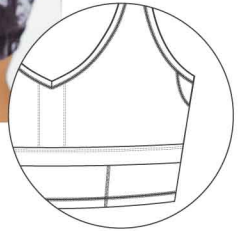

TOP: 002-KK-00044

INNER CONSTRUCTION
(BREATHABLE LINER WITH REMOVABLE PADS)

BOTTOM: 002-JJ-00019

LONGEVITY SIMPLICITY MULTIFUNCTIONAL

LIGHT SYNERGY

LOW IMPACT SPORTS COLLECTION

TOP: 002-KK-00051 (DIGITAL PRINT)