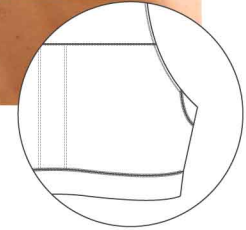

INNER CONSTRUCTION
(BREATHABLE LINER WITH REMOVABLE PADS)