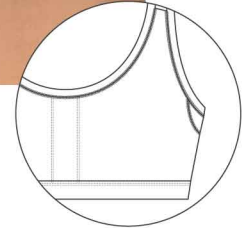

LOW IMPACT SPORTS COLLECTION

TOP: 002-KK-00042

INNER CONSTRUCTION
(BREATHABLE LINER WITH REMOVABLE PADS)

BOTTOM: 002-FF-00025

LONGEVITY SIMPLICITY MULTIFUNCTIONAL

LIGHT SYNERGY

LOW IMPACT SPORTS COLLECTION

TOP: 002-KK-00052 (DIGITAL PRINT)

INNER CONSTRUCTION
(BREATHABLE LINER WITH REMOVABLE PADS)

BOTTOM: JOGGER

LONGEVITY SIMPLICITY MULTIFUNCTIONAL

LIGHT SYNERGY

LOW IMPACT SPORTS COLLECTION

TOP: 002-KK-00041

INNER CONSTRUCTION
(BREATHABLE LINER & NON-PADDED)