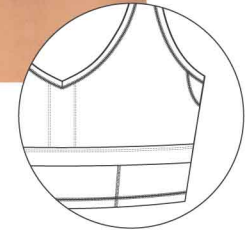

INNER CONSTRUCTION
(BREATHABLE LINER WITH REMOVABLE PADS)