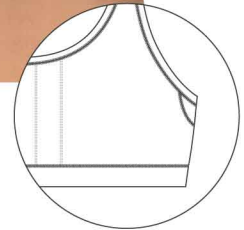

INNER CONSTRUCTION
(BREATHABLE LINER WITH
REMOVABLE PADS)

BOTTOM: 002-FF-00020

LONGEVITY SIMPLICITY MULTIFUNCTIONAL

LIGHT SYNERGY

LOW IMPACT SPORTS COLLECTION

TOP: 002-KK-00070

INNER CONSTRUCTION
(BREATHABLE LINER WITH REMOVABLE PADS)