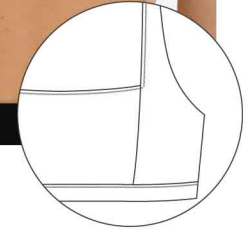

INNER CONSTRUCTION
(BREATHABLE LINER WITH REMOVABLE PADS)

BOTTOM: JOGGER

LONGEVITY SIMPLICITY MULTIFUNCTIONAL

LIGHT SYNERGY

LOW IMPACT SPORTS COLLECTION

TOP: 002-KK-00041

INNER CONSTRUCTION
(BREATHABLE LINER & NON-PADDED)