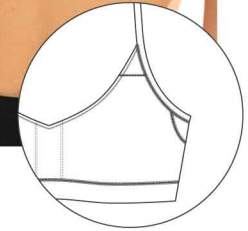

INNER CONSTRUCTION
(BREATHABLE LINER WITH REMOVABLE PADS)