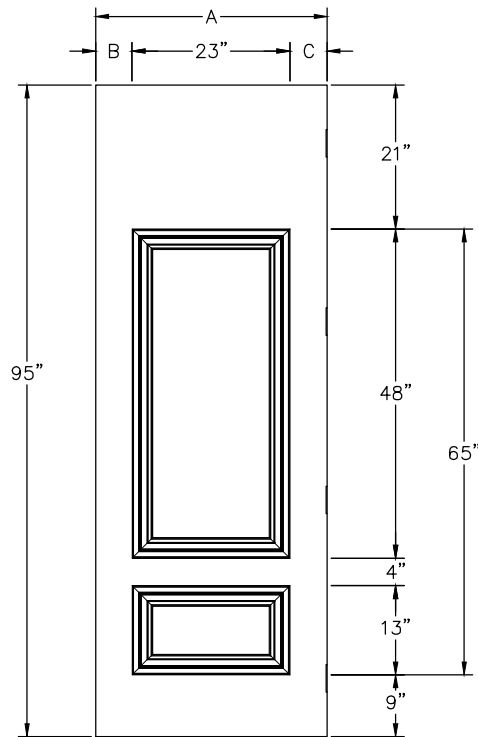

			2'8"	2'10"	3'0"	
A	A	A	31 3/4"	33 3/4"	35 3/4"	A
B	B	B	4 5/16"	5 5/16"	6 5/16"	B
C	C	C	4 7/16"	5 7/16"	6 7/16"	C
			XX-063-126-001-XXX	XX-063-127-001-XXX	XX-063-128-001-XXX	

**OUVERTURE SUGGÉRÉE / SUGGESTED CUT-OUT**

DESCRIPTION

(8'0") Orléans - A / Orleans - A (PS)

VERSION

05

36/53