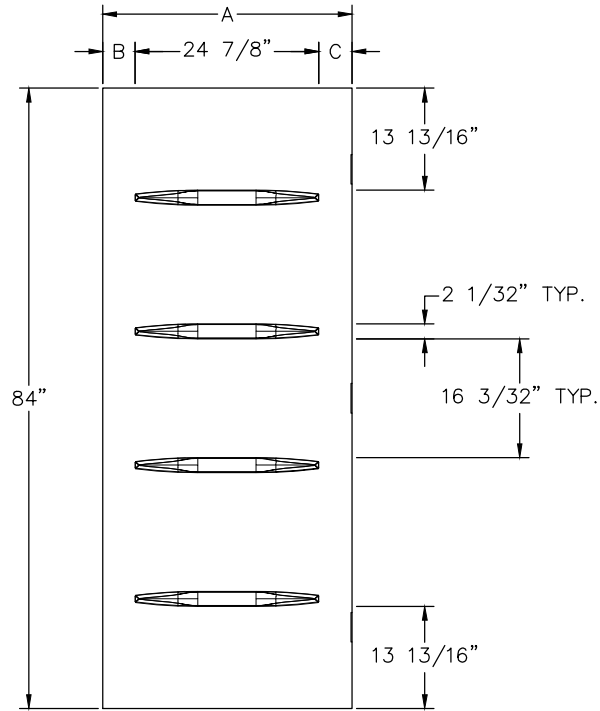

				2'10"	3'0"	
A	A	A	A	33 3/4"	35 3/4"	A
B	B	B	B	4 3/8"	5 3/8"	B
C	C	C	C	4 1/2"	5 1/2"	C
				XX-075-159-001-XXX	XX-075-160-001-XXX	

**OUVERTURE SUGGÉRÉE / SUGGESTED CUT-OUT**

DESCRIPTION

(7'0") Tao (P12)

VERSION

05

19/53