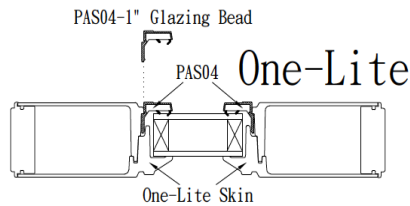

1-1/4" SDL (Adhesive backing tape is NOT included)

CONFIGURATION	GLASS SIZE	CODE	UNIT PRICE
Linear Length	96"	PAS1A96	Stock

6'8 & 8'0 Construction

REMARKS :

1. Full lite O&B flush glazed products include 4 pieces of glazing stop.

8'0 Smooth White Non-textured

Product Name	Flush	Full O&B	Narrow Lite
Product Code	SG01	SG18	SGNL
41-3/4" x 95"	Stock		INQUIRY
35-3/4" x 95"	Stock	Stock	INQUIRY
33-3/4" x 95"	Stock	Stock	
31-3/4" x 95"	Stock	Stock	
29-3/4" x 95"	Stock	Stock	
Suitable Glass Sizes (inches)	20 x 80 22 x 80 Large oval	22 x 80 * 20 x 80 glass	8 x 80

Product Name	Flush	Full O&B
Product Code	SS01	SS18
13-3/4" x 95"	Stock	Stock
11-3/4" x 95"	Stock	Stock
Suitable Glass Sizes (inches)	8 x 80	8 x 80

Full O&B Construction

Narrow Lite O&B

REMARKS :

1. Full lite O&B flush glazed products include 4 pieces of glazing stop.
2. * 31-3/4" and 29-3/4" width full lite models accept 20"x 80" glass. All other full lite models accept standard size glass as noted. i.e., 22" x 80"
3. NOTE : 8'0 doors are NOT HINGE PREPPED
4. When ordering Narrow lite (SGNL), please specify left or right hand.