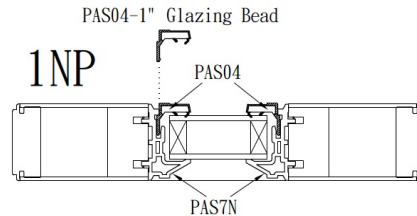

1-1/4" SDL (Adhesive backing tape is NOT included)

CONFIGURATION	GLASS SIZE	CODE	UNIT PRICE
Linear Length	96"	PAS1A96	Stock

6'8 & 8'0 Construction

REMARKS :

1. Full lite O&B flush glazed products include 4 pieces of glazing stop.

8'0 Smooth White Non-textured

Product Name	Flush	Full O&B	Narrow Lite
Product Code	SG01	SG18	SGNL
41-3/4" x 95"	Stock		INQUIRY
35-3/4" x 95"	Stock	Stock	INQUIRY
33-3/4" x 95"	Stock	Stock	
31-3/4" x 95"	Stock	Stock	
29-3/4" x 95"	Stock	Stock	
Suitable Glass Sizes (inches)	20 x 80 22 x 80 Large oval	22 x 80 * 20 x 80 glass	8 x 80

Product Name	Flush	Full O&B
Product Code	SS01	SS18
13-3/4" x 95"	Stock	Stock
11-3/4" x 95"	Stock	Stock
Suitable Glass Sizes (inches)	8 x 80	8 x 80

Full O&B Construction

Narrow Lite O&B

REMARKS :

1. Full lite O&B flush glazed products include 4 pieces of glazing stop.
2. * 31-3/4" and 29-3/4" width full lite models accept 20"x 80" glass. All other full lite models accept standard size glass as noted. i.e., 22" x 80"
3. NOTE : 8'0 doors are NOT HINGE PREPPED
4. When ordering Narrow lite (SGNL), please specify left or right hand.