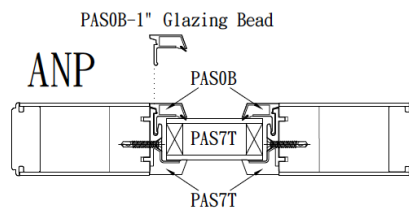

8'0 Height

Product Spec.	Product Code	Glass Sizes	Full O&B	Full O&B S/L
---------------	--------------	-------------	----------	--------------

STANDARD GLASS				
35-3/4" x 95"	SG11P357595-26	26" X 80"	Stock	
35-3/4" X 95"	SG11P357595	22" X 80"	Stock	
33-3/4" x 95"	SG11P337595	22" X 80"	Stock	
31-3/4" x 95"	SG11P317595	22" X 80"	Stock	
29-3/4" x 95"	SG11P295795	20" X 80"	Stock	
13-3/4" x 95"	SS11P137595	8" X 80"		Stock

3-1/2" SDL (Adhesive backing tape is NOT included)

CONFIGURATION	GLASS SIZE	CODE	UNIT PRICE
Pre-cut	26"	PAS1B26	Stock
Pre-cut	22"	PAS1B22	Stock

Linear Length	105"	PAS1B105	Stock
---------------	------	----------	-------

1-1/4" SDL (Adhesive backing tape is NOT included)

CONFIGURATION	GLASS SIZE	CODE	UNIT PRICE
Linear Length	96"	PAS1A96	Stock

6'8 & 8'0 Construction

REMARKS :

1. Full lite O&B flush glazed products include 4 pieces of glazing stop.

8'0 Smooth White Non-textured

Product Name	Flush	Full O&B	Narrow Lite
Product Code	SG01	SG18	SGNL
41-3/4" x 95"	Stock		INQUIRY
35-3/4" x 95"	Stock	Stock	INQUIRY
33-3/4" x 95"	Stock	Stock	
31-3/4" x 95"	Stock	Stock	
29-3/4" x 95"	Stock	Stock	
Suitable Glass Sizes (inches)	20 x 80 22 x 80 Large oval	22 x 80 * 20 x 80 glass	8 x 80