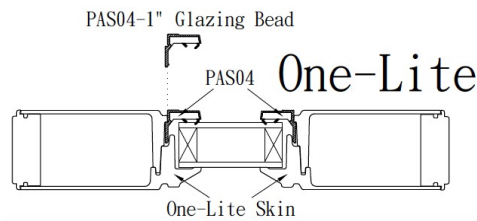

Large Glass & Standard 8'0

REMARKS :

1. Full lite O&B flush glazed products include 4 pieces of glazing stop.
2. WG12(LG) in 35-3/4", 31-3/4" and 29-3/4" are constructed differently than 33-3/4" doors. Please call to inquire.
3. WG12(STD) doors accommodate 22" x 64" standard glass but 29-3/4" x 79" size cavity is only 20" x 64".