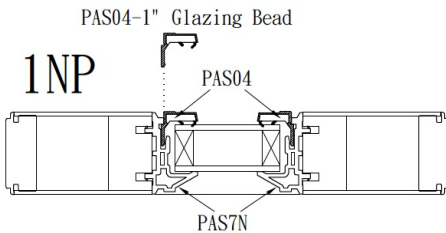

Oak Grain Traditional Open & Beaded

6'8 Height

Product Spec.	Product Code	Glass Sizes	Full O&B	Full O&B S/L

STANDARD GLASS				
35-3/4" x 79"	WG12(STD)	22 x 64	Stock	
33-3/4" x 79"	WG12(STD)	22 x 64	Stock	
31-3/4" x 79"	WG12(STD)	22 x 64	Stock	
29-3/4" x 79"	WG12(STD)	20 x 64	Stock	
13-3/4" x 79"	WS12(STD)	7 x 64		Stock

LARGE GLASS				
35-3/4" x 79"	WG12(LG)	27-5/16 x 67	Stock	
33-3/4" x 79"	WG12(LG)	25-5/16 x 67	Stock	
31-3/4" x 79"	WG12(LG)	23-5/16 x 67	Stock	
29-3/4" x 79"	WG12(LG)	21-5/16 x 67	Stock	
13-3/4" x 79"	WS12(LG)	7 x 67		Stock

8'0 Height

Product Spec.	Product Code	Glass Sizes	Full O&B	Full O&B S/L

STANDARD GLASS				
41-3/4" x 95"	WG18P(STD)	30 x 80	Stock	
35-3/4" x 95"	WG18P(STD)	22 x 80	Stock	
33-3/4" x 95"	WG18P(STD)	22 x 80	Stock	
31-3/4" x 95"	WG18P(STD)	20 x 80	Stock	
29-3/4" x 95"	WG18P(STD)	20 x 80	Stock	
13-3/4" x 95"	WS18P(STD)	8 x 80		Stock

Standard 6'8 Structure