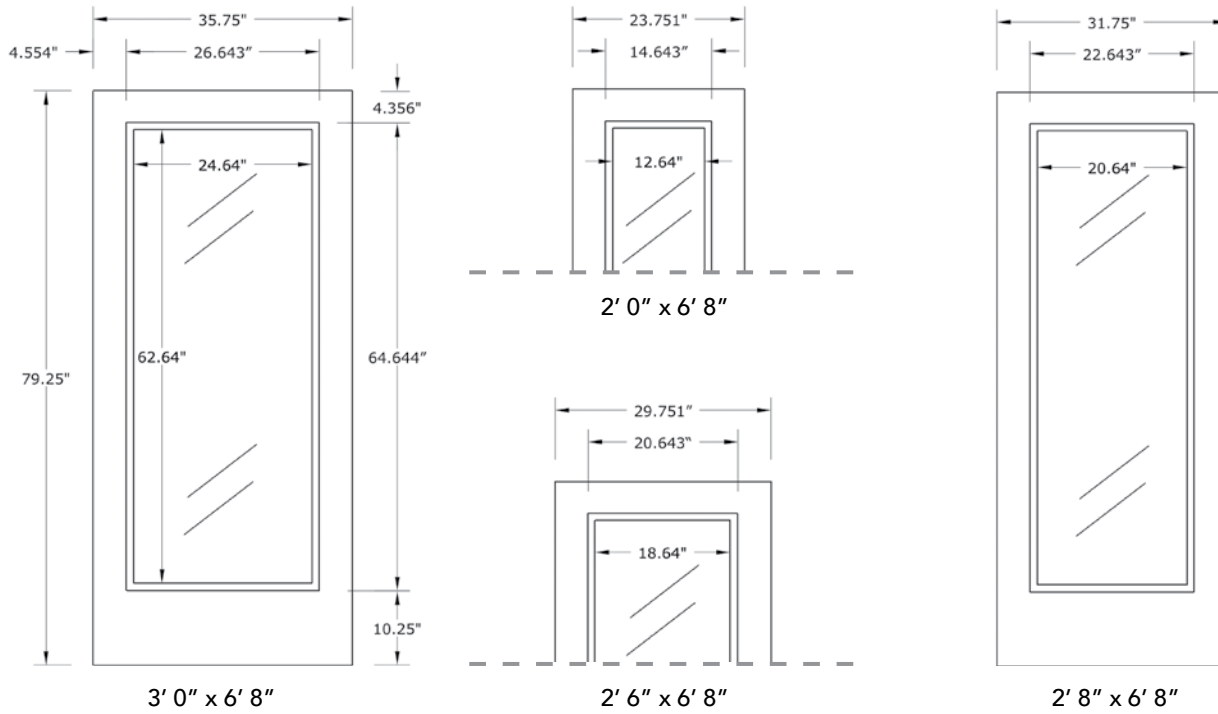

# 6'8" DRS/F1DL NOVA 45 FULL LITE

SMOOTH & FIR

DIRECT GLAZED

## AVAILABLE SIZING

NOTE: BY REQUEST, DOOR HEIGHT COMES IN VARYING DIMENSIONS TO A MINIMUM OF 79". EXCESS WILL BE TAKEN FROM BOTTOM RAIL. ALL OTHER DIMENSIONS WILL REMAIN THE SAME.