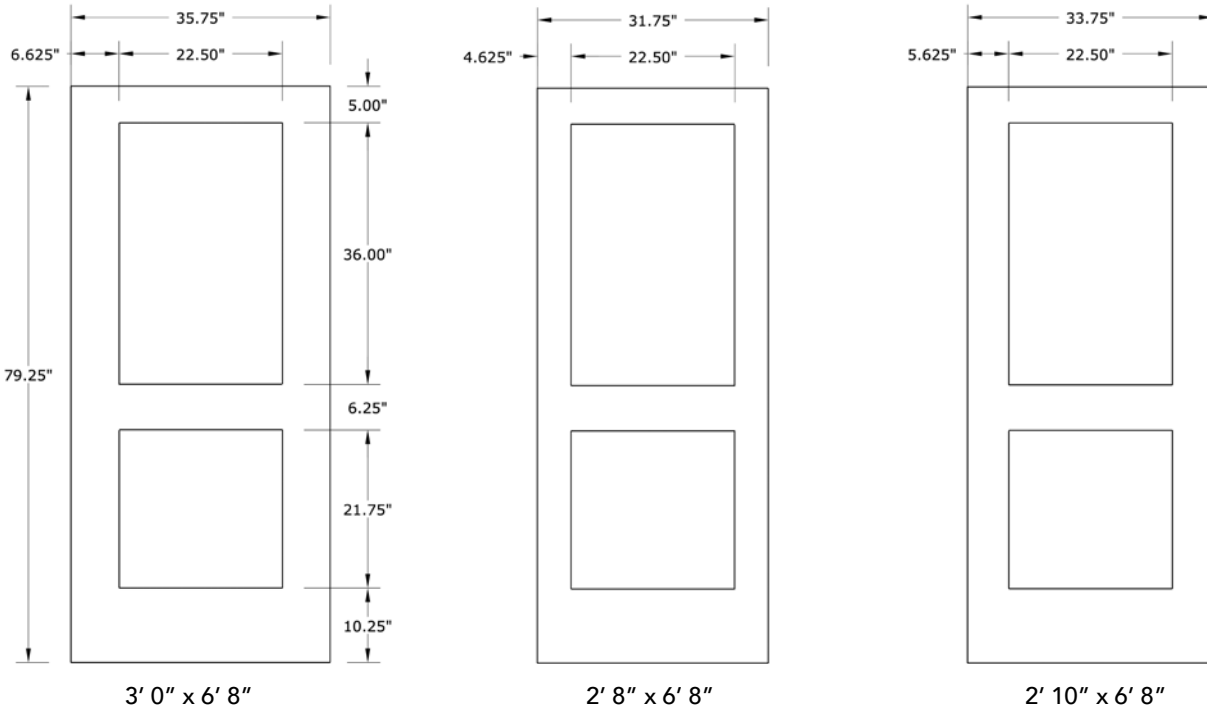

6'8" DRF2K TWO PANEL DOOR

SHAKER PROFILE

AVAILABLE SIZING

NOTE: BY REQUEST, DOOR HEIGHT COMES IN VARYING DIMENSIONS TO A MINIMUM OF 79". EXCESS WILL BE TAKEN FROM BOTTOM RAIL. ALL OTHER DIMENSIONS WILL REMAIN THE SAME.