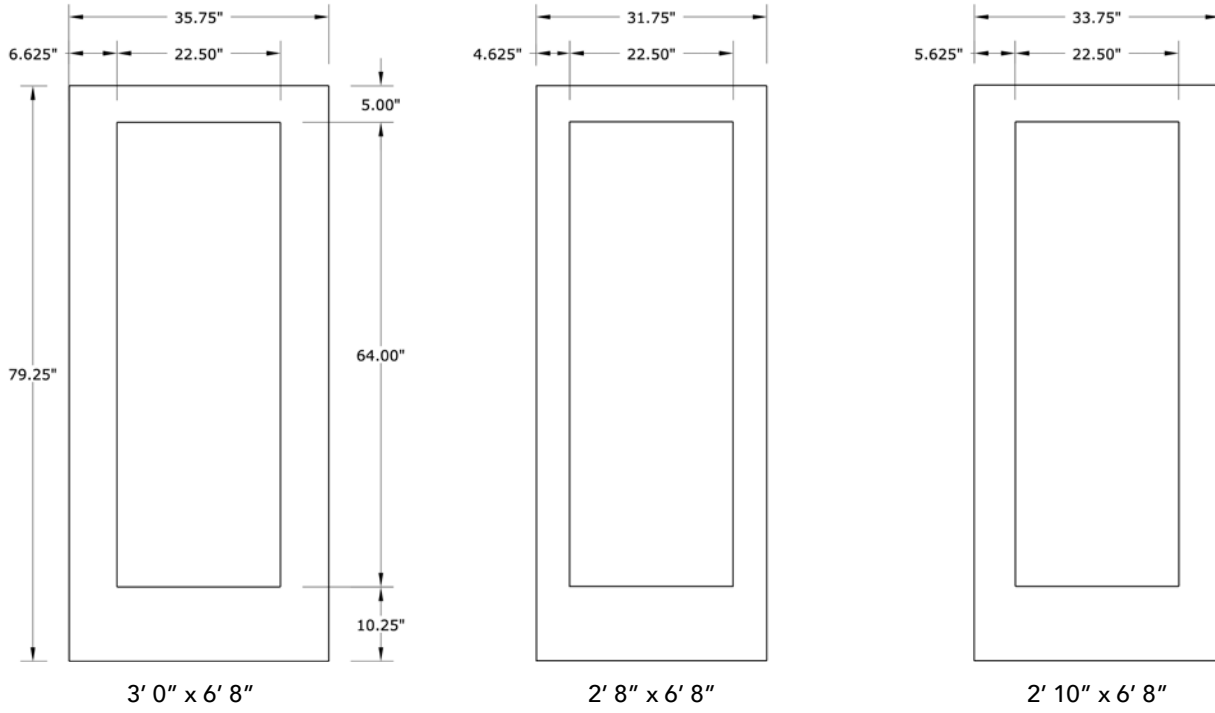

6'8" DRF1K ONE PANEL DOOR

SHAKER PROFILE

AVAILABLE SIZING

NOTE: BY REQUEST, DOOR HEIGHT COMES IN VARYING DIMENSIONS TO A MINIMUM OF 79". EXCESS WILL BE TAKEN FROM BOTTOM RAIL. ALL OTHER DIMENSIONS WILL REMAIN THE SAME.