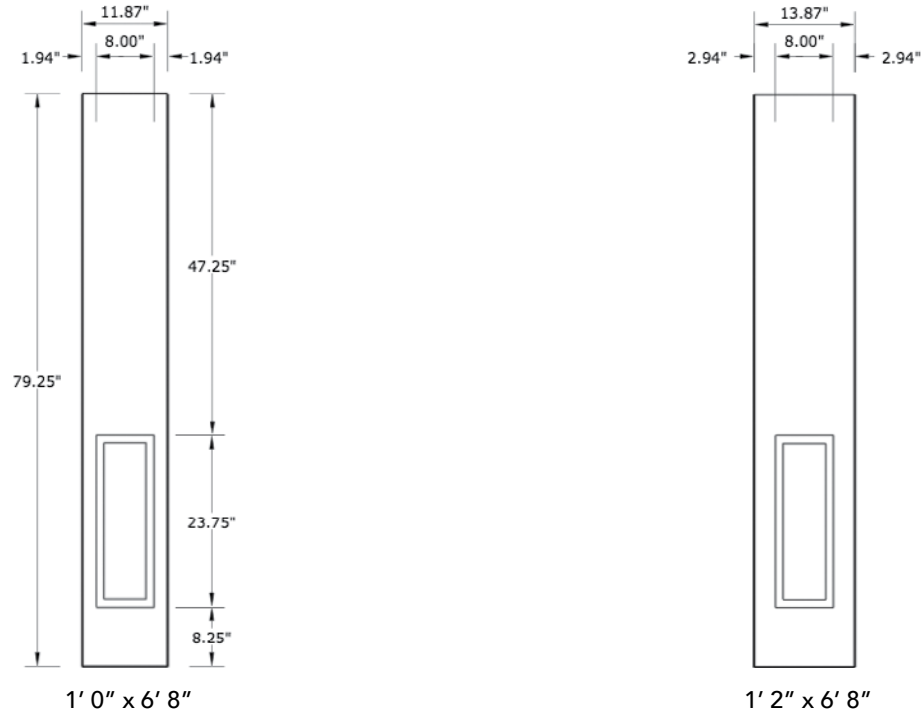

6'8" SLA2B TWO PANEL SIDELITE

AVAILABLE SIZING

NOTE: BY REQUEST, SIDELITE HEIGHT COMES IN VARYING DIMENSIONS TO A MINIMUM OF 79". EXCESS WILL BE TAKEN FROM BOTTOM RAIL. ALL OTHER DIMENSIONS WILL REMAIN THE SAME.

CUTOUTS & GLASS

A = DISTANCE FROM TOP OF SIDELITE TO TOP OF CUTOUT

MATCHING DOORS

DRA2B

Available Widths:
2' 10"
3' 0"

Spec Page = 40

DRA2D

Available Widths:
3' 0"
3' 6"

Spec Page = 43