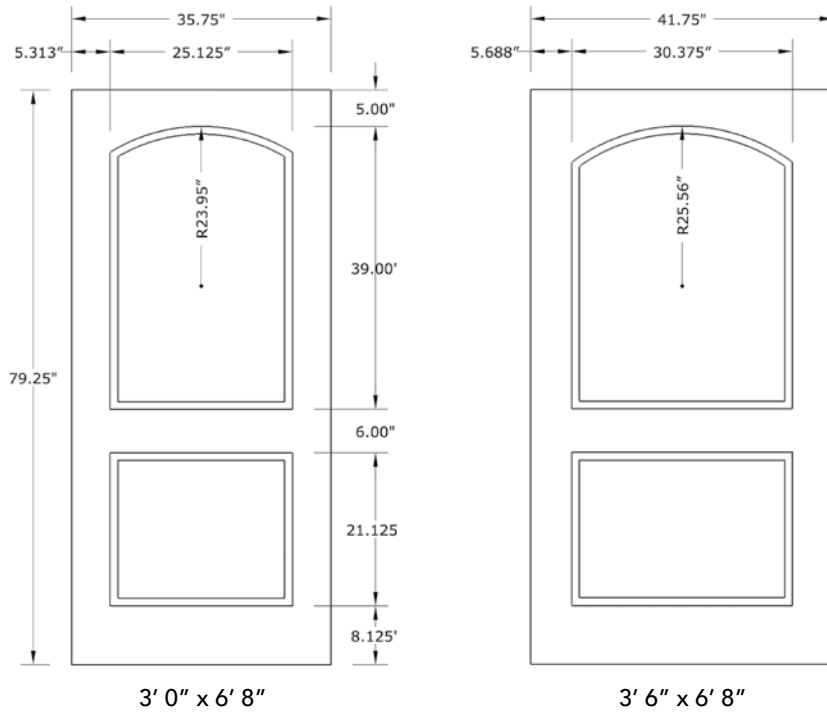

6'8" DRA2D TWO PANEL DOOR

ARCH PANEL & SQUARE TOP

AVAILABLE SIZING

NOTE: BY REQUEST, DOOR HEIGHT COMES IN VARYING DIMENSIONS TO A MINIMUM OF 79". EXCESS WILL BE TAKEN FROM BOTTOM RAIL. ALL OTHER DIMENSIONS WILL REMAIN THE SAME.

CUTOUTS & GLASS

A = DISTANCE FROM TOP OF DOOR TO TOP OF CUTOUT

MATCHING SIDELITES

SLA2B

Available Widths:

- 1' 0"
- 1' 2"

Spec Page = 48