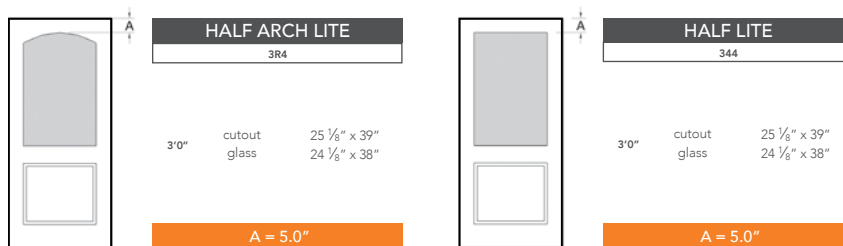

6'8" DRA2D TWO PANEL DOOR

ARCH PANEL & SQUARE TOP

AVAILABLE SIZING

NOTE: BY REQUEST, DOOR HEIGHT COMES IN VARYING DIMENSIONS TO A MINIMUM OF 79". EXCESS WILL BE TAKEN FROM BOTTOM RAIL. ALL OTHER DIMENSIONS WILL REMAIN THE SAME.

CUTOUTS & GLASS

A = DISTANCE FROM TOP OF DOOR TO TOP OF CUTOUT

MATCHING SIDELITES

SLA2B

Available Widths:

- 1' 0"
- 1' 2"

Spec Page = 48