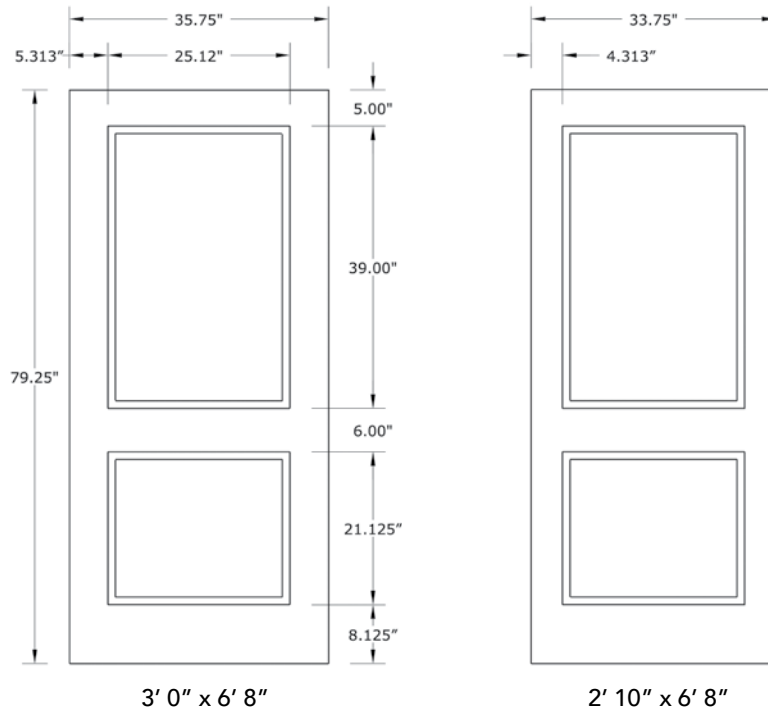

6'8" DRA2B TWO PANEL DOOR

SQUARE PANEL & SQUARE TOP

AVAILABLE SIZING

NOTE: BY REQUEST, DOOR HEIGHT COMES IN VARYING DIMENSIONS TO A MINIMUM OF 79". EXCESS WILL BE TAKEN FROM BOTTOM RAIL. ALL OTHER DIMENSIONS WILL REMAIN THE SAME.

CUTOUTS & GLASS

A = DISTANCE FROM TOP OF DOOR TO TOP OF CUTOUT

MATCHING SIDELITES