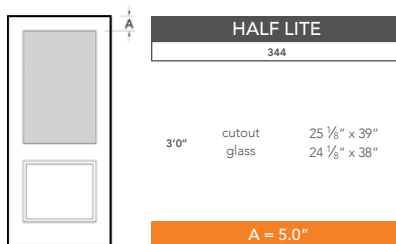

6'8" DRA2B TWO PANEL DOOR

SQUARE PANEL & SQUARE TOP

AVAILABLE SIZING

NOTE: BY REQUEST, DOOR HEIGHT COMES IN VARYING DIMENSIONS TO A MINIMUM OF 79". EXCESS WILL BE TAKEN FROM BOTTOM RAIL. ALL OTHER DIMENSIONS WILL REMAIN THE SAME.

CUTOUTS & GLASS

A = DISTANCE FROM TOP OF DOOR TO TOP OF CUTOUT

MATCHING SIDELITES