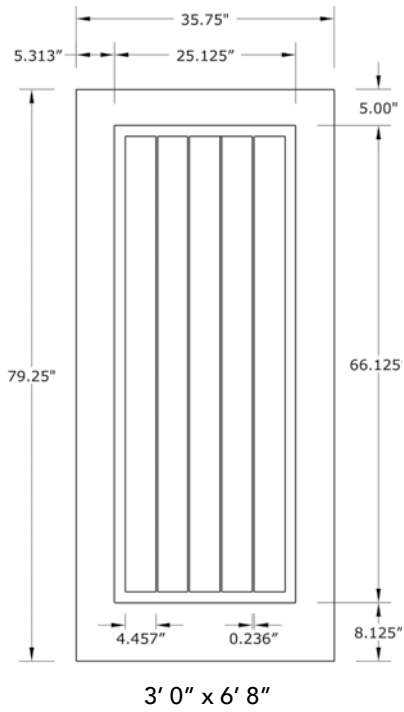

6'8" DRA1P ONE PANEL DOOR

SQUARE PLANK & SQUARE TOP

AVAILABLE SIZING

NOTE: BY REQUEST, DOOR HEIGHT COMES IN VARYING DIMENSIONS TO A MINIMUM OF 79". EXCESS WILL BE TAKEN FROM BOTTOM RAIL. ALL OTHER DIMENSIONS WILL REMAIN THE SAME.