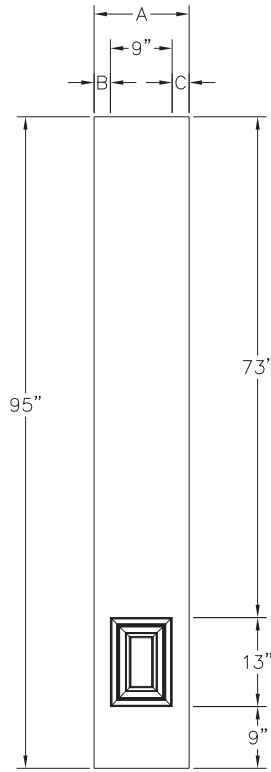

OUVERTURE SUGGÉRÉE / SUGGESTED CUT-OUT

DESCRIPTION

(8'0") Orléans / Orleans (PS)

VERSION

02

1'0"		1'2"					
A	11 7/8"	A	13 7/8"	A		A	
B	1 3/8"	B	2 3/8"	B		B	
C	1 1/2"	C	2 1/2"	C		C	
XX-072-268-001-XXX		XX-072-248-001-XXX					

NON RÉVERSIBLE / NOT REVERSIBLE

OUVERTURE SUGGÉRÉE / SUGGESTED CUT-OUT

DESCRIPTION

(7'0") Orléans (latéral) / Orleans (Sidelite) (P0)

VERSION

02

		1'2"					
A	A	13 7/8"	A	A	A	A	A
B	B	2 3/8"	B	B	B	B	B
C	C	2 1/2"	C	C	C	C	C
		XX-072-129-001-XXX					

NON RÉVERSIBLE / NOT REVERSIBLE

OUVERTURE SUGGÉRÉE / SUGGESTED CUT-OUT

DESCRIPTION

(8'0") Orléans (latéral) / Orleans (Sidelite) (P0)

VERSION

02

1'0"		1'2"		1'5"		1'6"				
A	11 7/8"	A	13 7/8"	A	16 7/8"	A	17 7/8"	A		A
B	1 3/8"	B	2 3/8"	B	3 7/8"	B	4 3/8"	B		B
C	1 1/2"	C	2 1/2"	C	4"	C	4 1/2"	C		C
XX-067-169-001-XXX		XX-067-173-001-XXX		XX-067-245-001-XXX		XX-067-244-001-XXX				

RÉVERSIBLE / REVERSIBLE

OUVERTURE SUGGÉRÉE / SUGGESTED CUT-OUT

DESCRIPTION

(6'8") Réversible XE+ (latéral) / Reversible XE+ (Sidelite) (P0)

VERSION

02