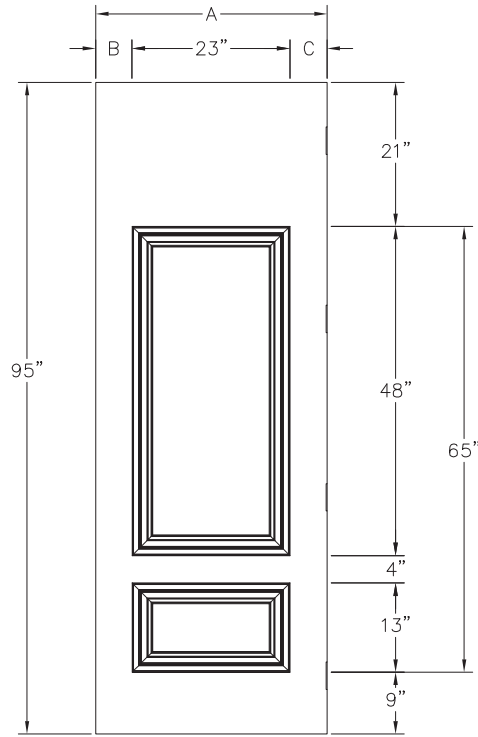

OUVERTURE SUGGÉRÉE / SUGGESTED CUT-OUT

DESCRIPTION

(7'0") Orléans / Orleans (P12)

VERSION

02

			2'8"	2'10"	3'0"	
A	A	A	31 3/4"	33 3/4"	35 3/4"	A
B	B	B	4 5/16"	5 5/16"	6 5/16"	B
C	C	C	4 7/16"	5 7/16"	6 7/16"	C
			XX-063-126-001-XXX	XX-063-127-001-XXX	XX-063-128-001-XXX	

NON RÉVERSIBLE / NOT REVERSIBLE

OUVERTURE SUGGÉRÉE / SUGGESTED CUT-OUT

DESCRIPTION

(7'0") Orléans (latéral) / Orleans (Sidelite) (P0)

VERSION

02

		1'2"					
A	A	13 7/8"	A	A	A	A	A
B	B	2 3/8"	B	B	B	B	B
C	C	2 1/2"	C	C	C	C	C
		XX-072-129-001-XXX					

NON RÉVERSIBLE / NOT REVERSIBLE

OUVERTURE SUGGÉRÉE / SUGGESTED CUT-OUT

DESCRIPTION

(8'0") Orléans (latéral) / Orleans (Sidelite) (P0)

VERSION

02

1'0"		1'2"		1'5"		1'6"				
A	11 7/8"	A	13 7/8"	A	16 7/8"	A	17 7/8"	A		A
B	1 3/8"	B	2 3/8"	B	3 7/8"	B	4 3/8"	B		B
C	1 1/2"	C	2 1/2"	C	4"	C	4 1/2"	C		C
XX-067-169-001-XXX		XX-067-173-001-XXX		XX-067-245-001-XXX		XX-067-244-001-XXX				

RÉVERSIBLE / REVERSIBLE

OUVERTURE SUGGÉRÉE / SUGGESTED CUT-OUT

DESCRIPTION

(6'8") Réversible XE+ (latéral) / Reversible XE+ (Sidelite) (P0)

VERSION

02