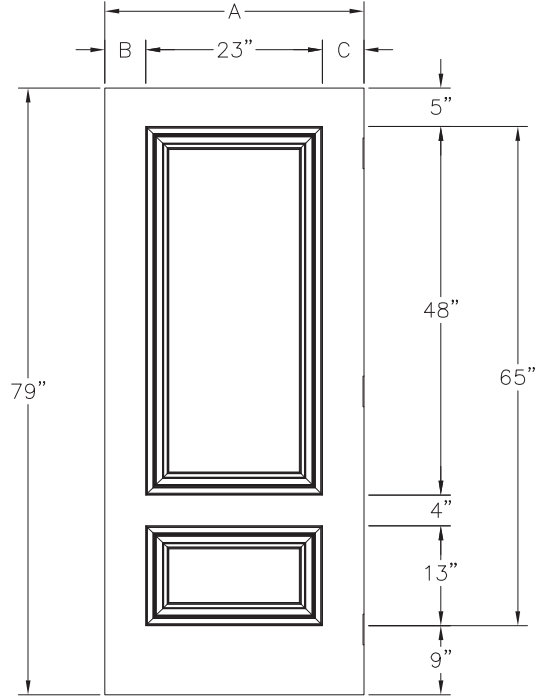

			2'8"	2'10"	3'0"	
A	A	A	A 31 3/4"	A 33 3/4"	A 35 3/4"	A
B	B	B	B 4 5/16"	B 5 5/16"	B 6 5/16"	B
C	C	C	C 4 7/16"	C 5 7/16"	C 6 7/16"	C
			XX-063-005-001-XXX	XX-063-010-001-XXX	XX-063-015-001-XXX	

OUVERTURE SUGGÉRÉE / SUGGESTED CUT-OUT

DESCRIPTION

(6'8") Orléans / Orleans (PS)

VERSION

02

			2'8"	2'10"	3'0"	
A	A	A	A 31 3/4"	A 33 3/4"	A 35 3/4"	A
B	B	B	B 4 5/16"	B 5 5/16"	B 6 5/16"	B
C	C	C	C 4 7/16"	C 5 7/16"	C 6 7/16"	C
			XX-063-158-001-XXX	XX-063-159-001-XXX	XX-063-160-001-XXX	

NON RÉVERSIBLE / NOT REVERSIBLE

OUVERTURE SUGGÉRÉE / SUGGESTED CUT-OUT

DESCRIPTION

(7'0") Orléans (latéral) / Orleans (Sidelite) (P0)

VERSION

02

		1'2"					
A	A	13 7/8"	A	A	A	A	A
B	B	2 3/8"	B	B	B	B	B
C	C	2 1/2"	C	C	C	C	C
		XX-072-129-001-XXX					

RÉVERSIBLE / REVERSIBLE

OUVERTURE SUGGÉRÉE / SUGGESTED CUT-OUT

DESCRIPTION

(6'8") Réversible XE+ (latéral) / Reversible XE+ (Sidelite) (P0)

VERSION

02