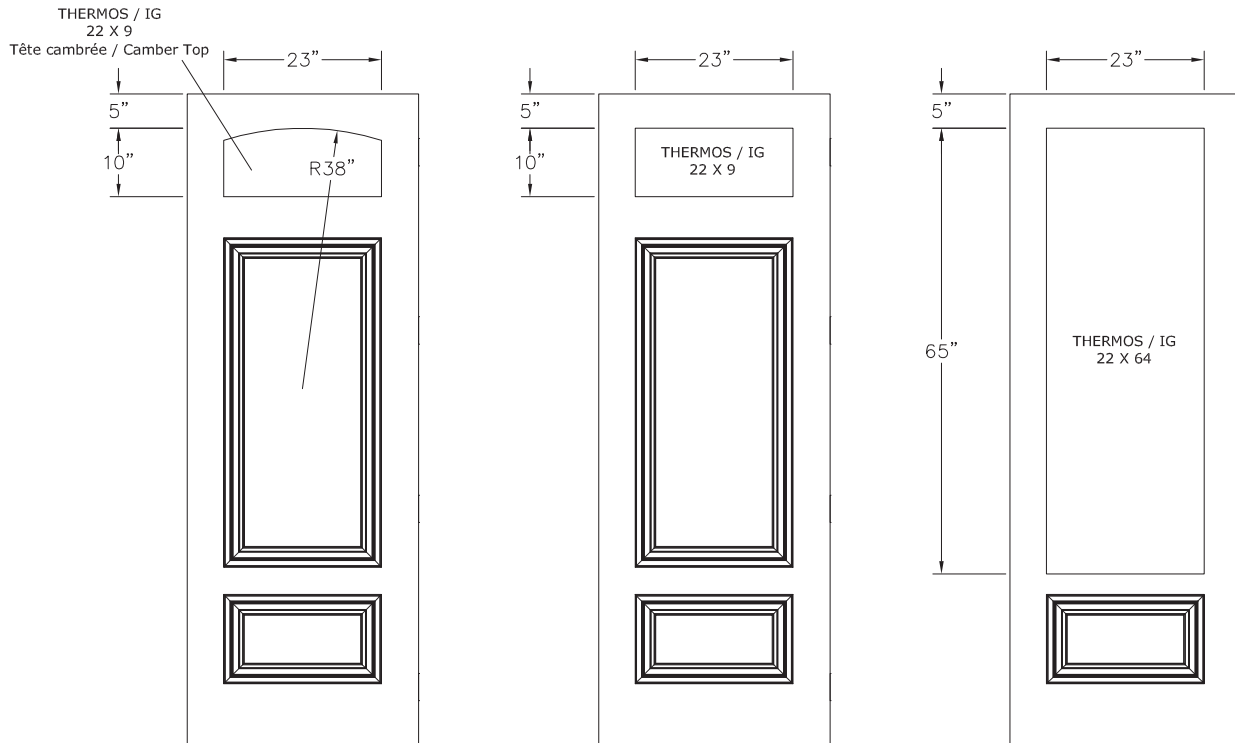

OUVERTURE SUGGÉRÉE / SUGGESTED CUT-OUT

DESCRIPTION

(8'0") Orléans / Orleans (PS)

VERSION

02