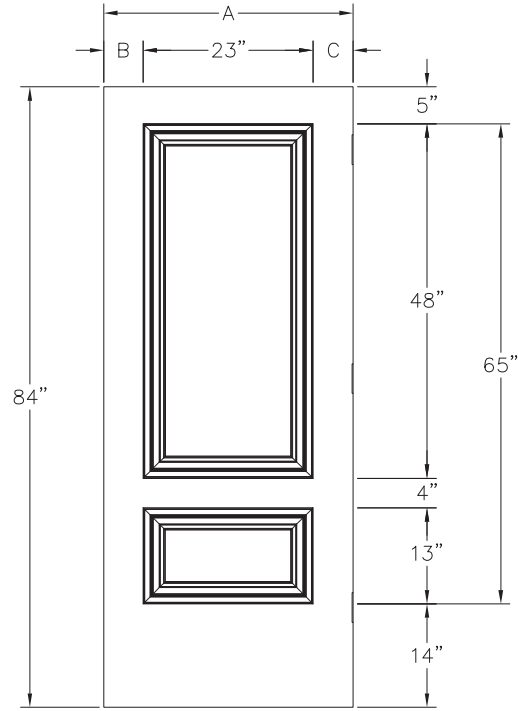

			2'8"	2'10"	3'0"	
A	A	A	A 31 3/4"	A 33 3/4"	A 35 3/4"	A
B	B	B	B 4 5/16"	B 5 5/16"	B 6 5/16"	B
C	C	C	C 4 7/16"	C 5 7/16"	C 6 7/16"	C
			XX-063-005-001-XXX	XX-063-010-001-XXX	XX-063-015-001-XXX	

OUVERTURE SUGGÉRÉE / SUGGESTED CUT-OUT

DESCRIPTION

(6'8") Orléans / Orleans (PS)

VERSION

02

			2'8"	2'10"	3'0"	
A	A	A	A 31 3/4"	A 33 3/4"	A 35 3/4"	A
B	B	B	B 4 5/16"	B 5 5/16"	B 6 5/16"	B
C	C	C	C 4 7/16"	C 5 7/16"	C 6 7/16"	C
			XX-063-158-001-XXX	XX-063-159-001-XXX	XX-063-160-001-XXX	

NON RÉVERSIBLE / NOT REVERSIBLE

OUVERTURE SUGGÉRÉE / SUGGESTED CUT-OUT

DESCRIPTION

(7'0") Orléans (latéral) / Orleans (Sidelite) (P0)

VERSION

02

		1'2"					
A	A	13 7/8"	A	A	A	A	A
B	B	2 3/8"	B	B	B	B	B
C	C	2 1/2"	C	C	C	C	C
		XX-072-129-001-XXX					

RÉVERSIBLE / REVERSIBLE

OUVERTURE SUGGÉRÉE / SUGGESTED CUT-OUT

DESCRIPTION

(6'8") Réversible XE+ (latéral) / Reversible XE+ (Sidelite) (P0)

VERSION

02