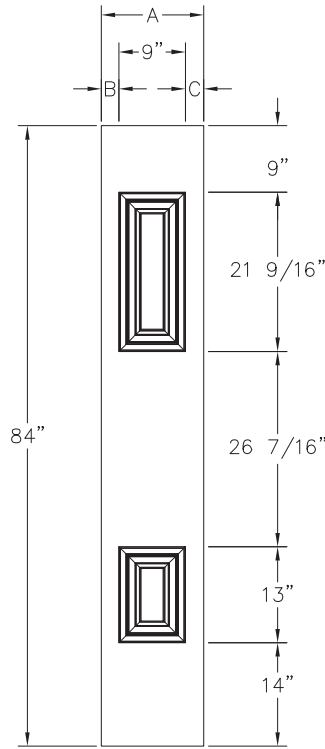

OUVERTURE SUGGÉRÉE / SUGGESTED CUT-OUT

DESCRIPTION

(8'0") Orléans / Orleans (PS)

VERSION

02

1'0"		1'2"					
A	11 7/8"	A	13 7/8"	A		A	
B	1 3/8"	B	2 3/8"	B		B	
C	1 1/2"	C	2 1/2"	C		C	
XX-072-268-001-XXX		XX-072-248-001-XXX					

NON RÉVERSIBLE / NOT REVERSIBLE

OUVERTURE SUGGÉRÉE / SUGGESTED CUT-OUT

DESCRIPTION

(7'0") Orléans (latéral) / Orleans (Sidelite) (P0)

VERSION

02

		1'2"					
A	A	13 7/8"	A	A	A	A	A
B	B	2 3/8"	B	B	B	B	B
C	C	2 1/2"	C	C	C	C	C
		XX-072-129-001-XXX					

NON RÉVERSIBLE / NOT REVERSIBLE

OUVERTURE SUGGÉRÉE / SUGGESTED CUT-OUT

DESCRIPTION

(8'0") Orléans (latéral) / Orleans (Sidelite) (P0)

VERSION

02

1'0"		1'2"		1'5"		1'6"				
A	11 7/8"	A	13 7/8"	A	16 7/8"	A	17 7/8"	A		A
B	1 3/8"	B	2 3/8"	B	3 7/8"	B	4 3/8"	B		B
C	1 1/2"	C	2 1/2"	C	4"	C	4 1/2"	C		C
XX-067-169-001-XXX		XX-067-173-001-XXX		XX-067-245-001-XXX		XX-067-244-001-XXX				

RÉVERSIBLE / REVERSIBLE

OUVERTURE SUGGÉRÉE / SUGGESTED CUT-OUT

DESCRIPTION

(6'8") Réversible XE+ (latéral) / Reversible XE+ (Sidelite) (P0)

VERSION

02