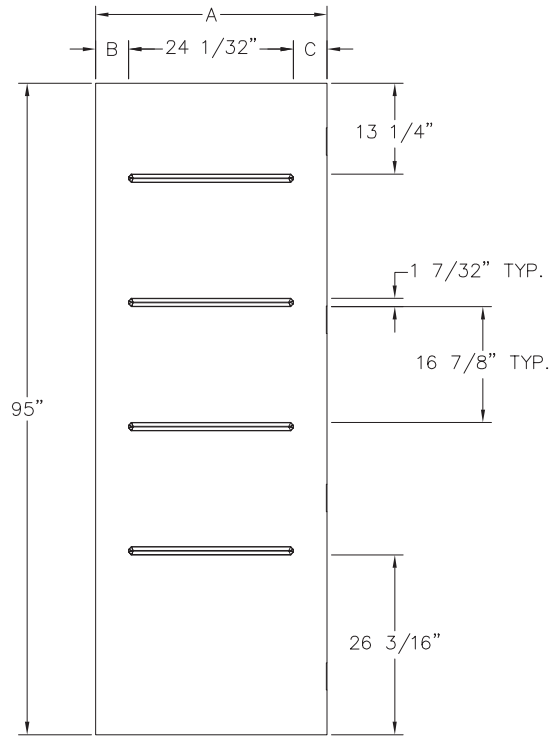

				2'10"	3'0"	
A	A	A	A	A 33 3/4"	A 35 3/4"	A
B	B	B	B	B 4 13/16"	B 5 13/16"	B
C	C	C	C	C 4 29/32"	C 5 29/32"	C
				XX-076-010-001-XXX	XX-076-015-001-XXX	

OUVERTURE SUGGÉRÉE / SUGGESTED CUT-OUT

DESCRIPTION		VERSION
(6'8") Vog (PS)		02

				2'10"	3'0"	
A	A	A	A	A 33 3/4"	A 35 3/4"	A
B	B	B	B	B 4 13/16"	B 5 13/16"	B
C	C	C	C	C 4 29/32"	C 5 29/32"	C
				XX-076-159-001-XXX	XX-076-160-001-XXX	

OUVERTURE SUGGÉRÉE / SUGGESTED CUT-OUT

DESCRIPTION

(7'0") Vog (P12)

VERSION

02

				2'10"	3'0"	
A	A	A	A	A 33 3/4"	A 35 3/4"	A
B	B	B	B	B 4 13/16"	B 5 13/16"	B
C	C	C	C	C 4 29/32"	C 5 29/32"	C
				XX-076-127-001-XXX	XX-076-128-001-XXX	

OUVERTURE SUGGÉRÉE / SUGGESTED CUT-OUT

PORTE 33 3/4" DOOR : D=32"
PORTE 35 3/4" DOOR : D=34"

DESCRIPTION

(8'0") Vog (PS)

VERSION

02