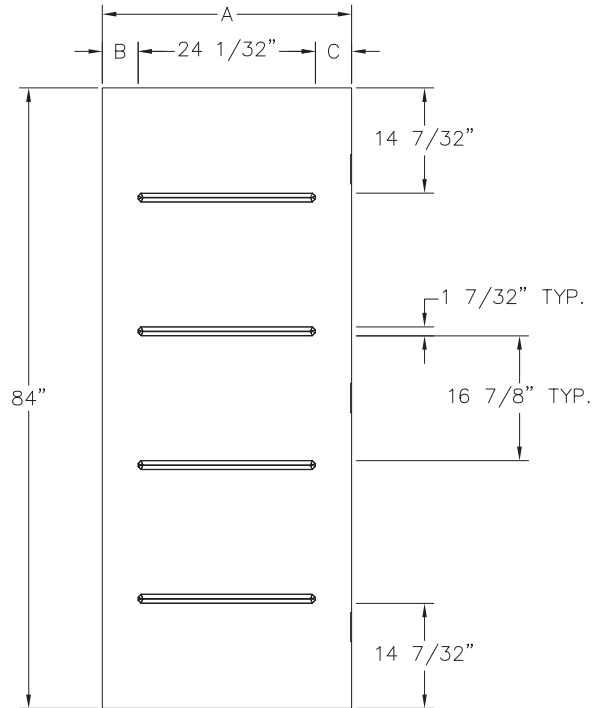

				2'10"	3'0"	
A	A	A	A	A 33 3/4"	A 35 3/4"	A
B	B	B	B	B 4 13/16"	B 5 13/16"	B
C	C	C	C	C 4 29/32"	C 5 29/32"	C
				XX-076-010-001-XXX	XX-076-015-001-XXX	

OUVERTURE SUGGÉRÉE / SUGGESTED CUT-OUT

DESCRIPTION		VERSION
(6'8") Vog (PS)		02

				2'10"	3'0"	
A	A	A	A	A 33 3/4"	A 35 3/4"	A
B	B	B	B	B 4 13/16"	B 5 13/16"	B
C	C	C	C	C 4 29/32"	C 5 29/32"	C
				XX-076-159-001-XXX	XX-076-160-001-XXX	

OUVERTURE SUGGÉRÉE / SUGGESTED CUT-OUT

DESCRIPTION

(7'0") Vog (P12)

VERSION

02

				2'10"	3'0"	
A	A	A	A	A 33 3/4"	A 35 3/4"	A
B	B	B	B	B 4 13/16"	B 5 13/16"	B
C	C	C	C	C 4 29/32"	C 5 29/32"	C
				XX-076-127-001-XXX	XX-076-128-001-XXX	

OUVERTURE SUGGÉRÉE / SUGGESTED CUT-OUT

PORTE 33 3/4" DOOR : D=32"
PORTE 35 3/4" DOOR : D=34"

DESCRIPTION

(8'0") Vog (PS)

VERSION

02