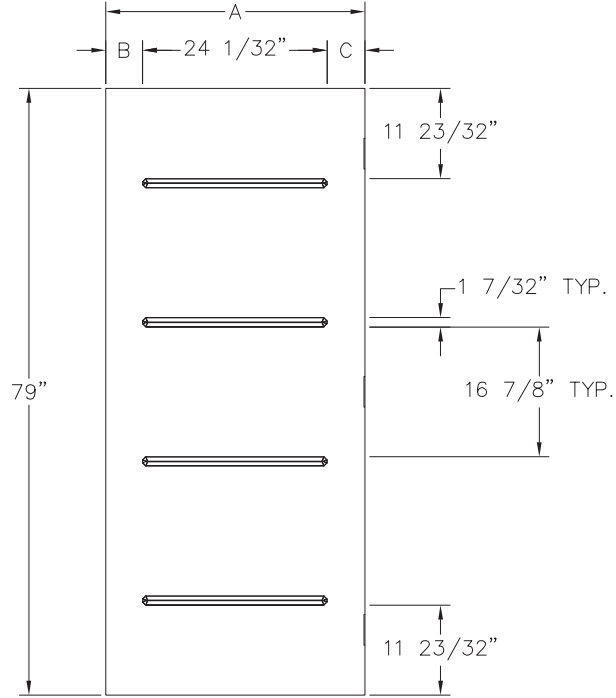

				2'10"	3'0"	
A	A	A	A	A 33 3/4"	A 35 3/4"	A
B	B	B	B	B 4 13/16"	B 5 13/16"	B
C	C	C	C	C 4 29/32"	C 5 29/32"	C
				XX-076-010-001-XXX	XX-076-015-001-XXX	

OUVERTURE SUGGÉRÉE / SUGGESTED CUT-OUT

DESCRIPTION		VERSION
(6'8") Vog (PS)		02

				2'10"	3'0"	
A	A	A	A	A 33 3/4"	A 35 3/4"	A
B	B	B	B	B 4 13/16"	B 5 13/16"	B
C	C	C	C	C 4 29/32"	C 5 29/32"	C
				XX-076-159-001-XXX	XX-076-160-001-XXX	

OUVERTURE SUGGÉRÉE / SUGGESTED CUT-OUT

DESCRIPTION

(7'0") Vog (P12)

VERSION

02

				2'10"	3'0"	
A	A	A	A	A 33 3/4"	A 35 3/4"	A
B	B	B	B	B 4 13/16"	B 5 13/16"	B
C	C	C	C	C 4 29/32"	C 5 29/32"	C
				XX-076-127-001-XXX	XX-076-128-001-XXX	

OUVERTURE SUGGÉRÉE / SUGGESTED CUT-OUT

PORTE 33 3/4" DOOR : D=32"
PORTE 35 3/4" DOOR : D=34"

DESCRIPTION

(8'0") Vog (PS)

VERSION

02