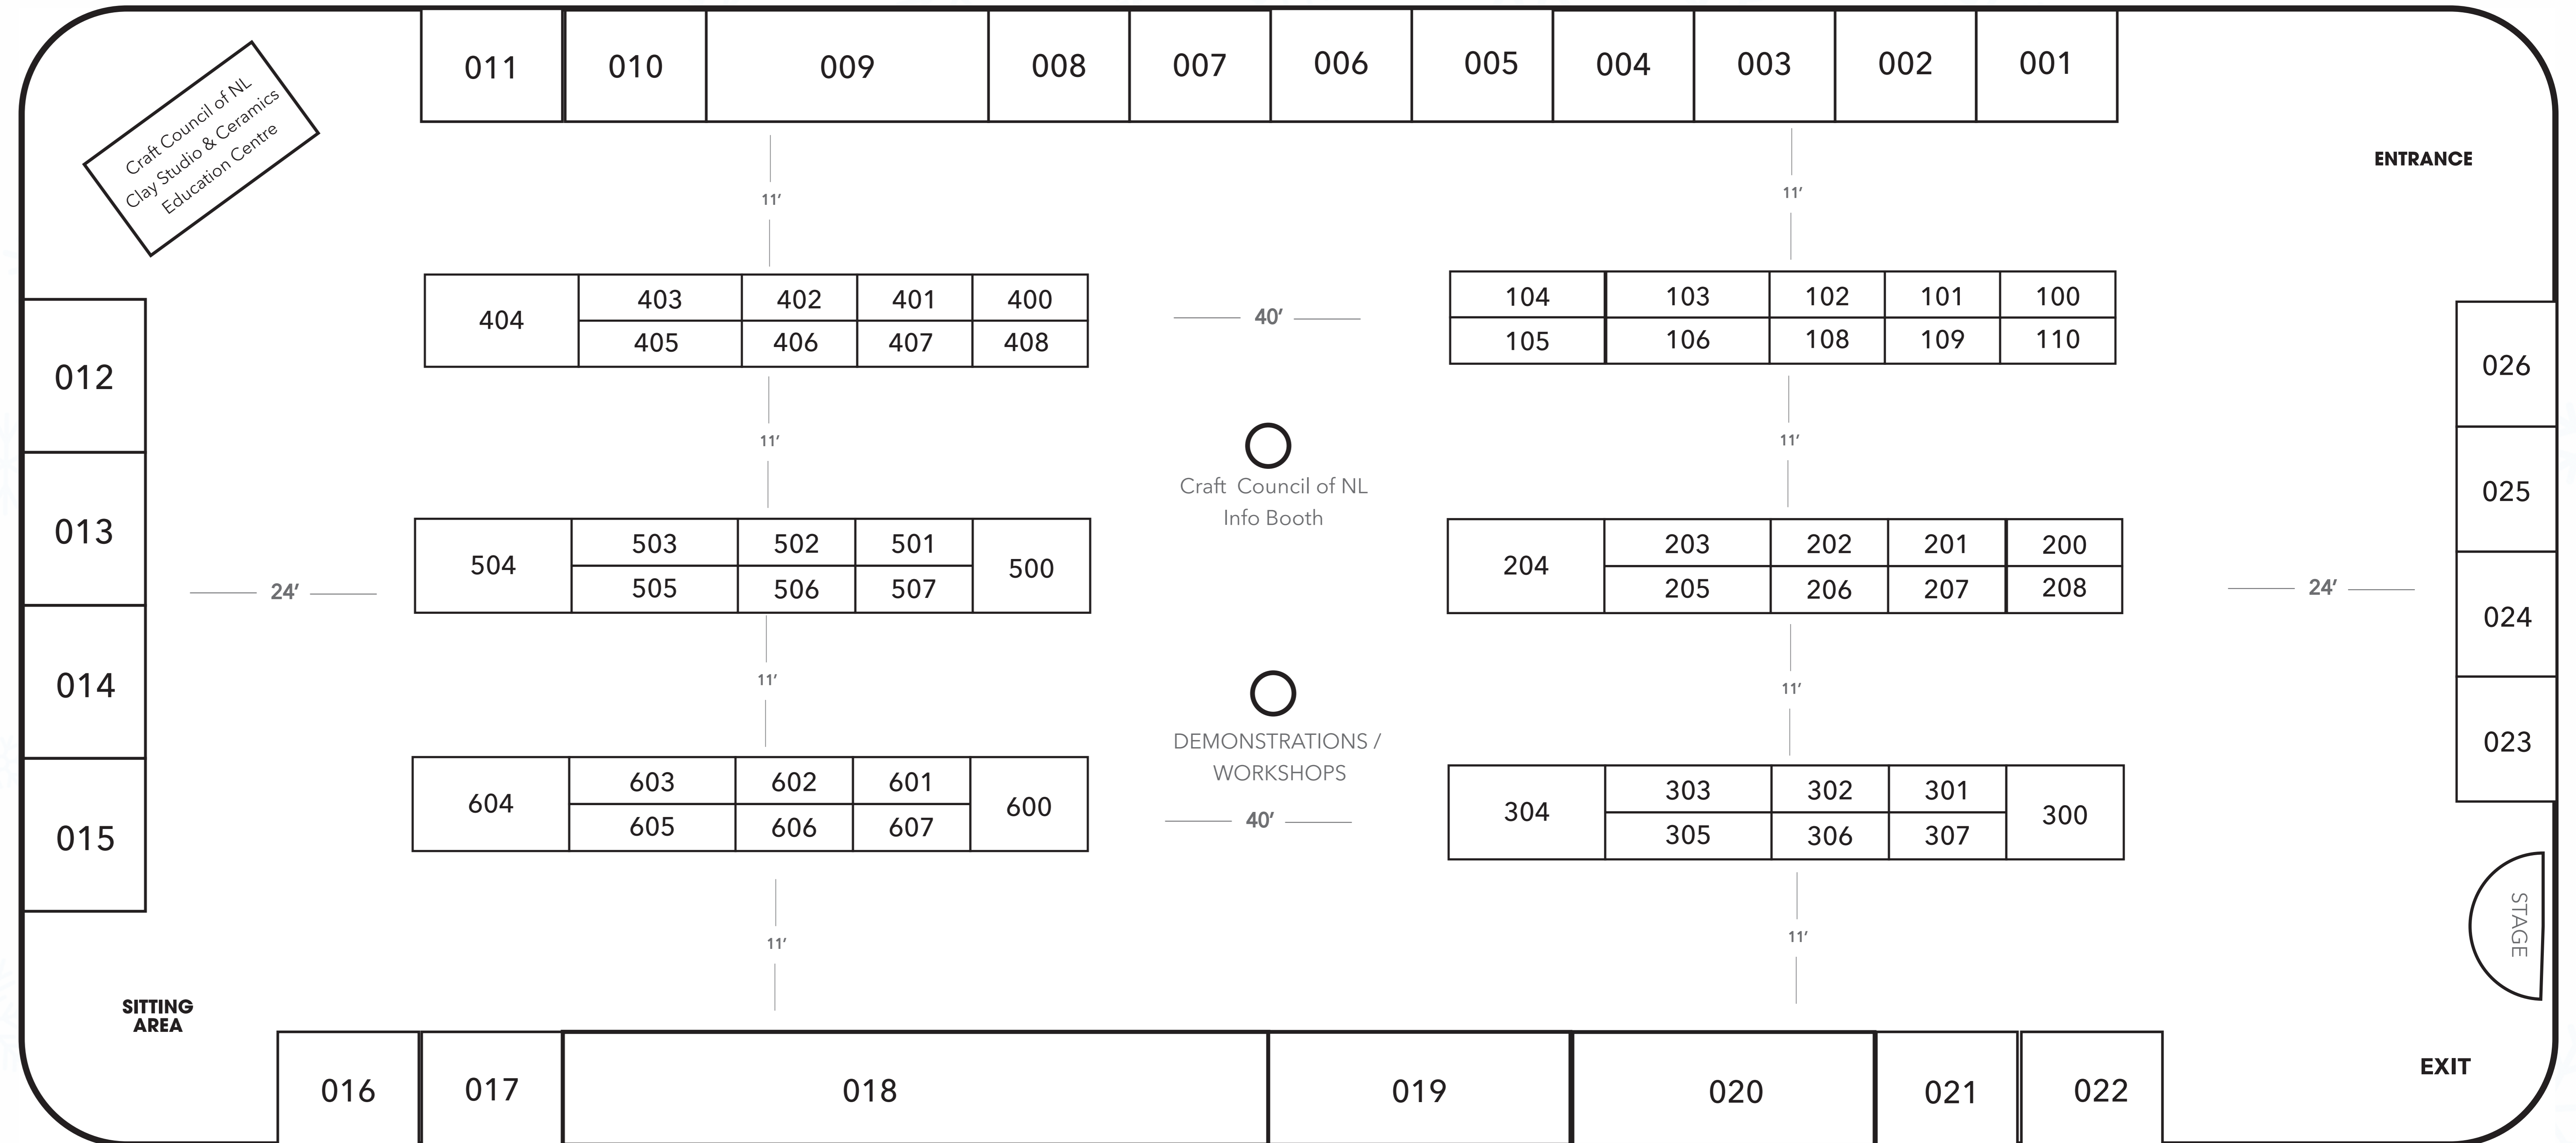

# 48<sup>TH</sup> CHRISTMAS CRAFT FAIR

**NOVEMBER 10** 12 PM - 7 PM  
**NOVEMBER 11** 12 PM - 7 PM  
**NOVEMBER 12** 10 AM - 5 PM  
**NOVEMBER 13** 10 AM - 5 PM  
 JACK BYRNE REGIONAL, TORBAY-NL

- |                                    |                                          |                                   |                                            |                           |
|------------------------------------|------------------------------------------|-----------------------------------|--------------------------------------------|---------------------------|
| 001 Paradise Farms                 | 018 Nunatsiavut Artistry                 | 108 Sea Salt & Twig               | 306 From Mystery to Art                    | 506 tuck.designs          |
| 002 Chad Keen Pottery              | 019 Christine Koch Studio                | 109 ArtSea Jewellery              | 307 Island WoodTurning                     | 507 Graham Blair Woodcuts |
| 003 East Coast Glass Works         | 020 Sealskin Treasures                   | 200 Northeastern Folk Art         | 400 Arnold Burry                           | 600 Georgecraft Woodwork  |
| 004 Kikicrafted                    | 021 Jacobean Craft Chocolate             | 201 David Press Woodturning       | 401 Susan's Stitch n' Stuff                | 601 Rocky Sea Clay        |
| 005 Craft Council of NL Gallery    | 022 Saltwater Pewter                     | 202 Timeless North                | 402 Raw Island Botanicals                  | 602 Ennis Designs         |
| 006 Spindrift Handknits            | 023 The Posie Egg Emporium               | 203 Esskin                        | 403 ArtBonavista Studio                    | 603 Ewe Design            |
| 007 Charlottestreet                | 024 Live Edge Design by John             | 204 NONIA                         | 404 Running the Goat, Books & Broad sides  | 604 Creative Wood Design  |
| 008 The White's Emporium           | 025 Norton's Cove Studio                 | 205 modjül                        | 405 Wild Island Tea                        | 605 Saltwater Spirit      |
| 009 NQ                             | 026 Forest & Brooks Candle Co.           | 206 Yorabode                      | 406 Changeling Glass                       | 606 Fishers' Loft Inn     |
| 010 Kettle Hill Pottery            | 100 Jackalope June                       | 207 College of The North Atlantic | 407 The Saucy Newfoundland Company         | 607 Pondside Pottery      |
| 011 Marie's Knits                  | 101 Doodlepalooza                        | 208 Indigena                      | 408 Derek Peddle and Gina Noordhof's Books |                           |
| 012 The Dark Tickle Company        | 102 K. Claire MacDonald Jewellery Design | 300 Breakwater Books              | 500 Boulder Books                          |                           |
| 013 Newfoundland Chocolate Company | 103 Newfoundland Salt Company            | 301 Windswept Fibres and Design   | 501 Jan Peterknecht Designs                |                           |
| 014 Newfoundland Chocolate Company | 104 Green Family Forge                   | 302 Gidget Sews                   | 502 Wild Cove Pottery                      |                           |
| 015 Newfoundland Chocolate Company | 105 Stained Glass Creations              | 303 Bizzie Tizzie Books & Stuff   | 503 JJ's Cafe Inc.                         |                           |
| 016 Constantine Designs            | 106 Angora Borealis                      | 304 East Coast Glow               | 504 Juniper BBQ Scraper                    |                           |
| 017 The Cove Wood Artisan          | 107 Brindy Linens                        | 305 The Woven Way                 | 505 Hillside Fine Craft                    |                           |