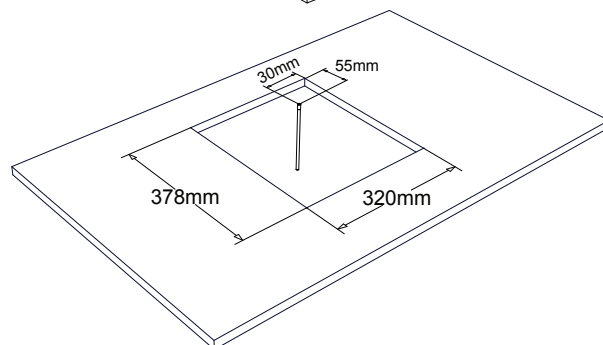

FIG301B1 N/L

35.2CM CERAMIC GLASS GAS COOKTOP

PRODUCT INFORMATION

Overall Dimensions (mm)	352 x 405 x 65mm
Controls	Stainless steel knob
Power	220-240V/50Hz, 1A Max
Cutout	320 x 378mm
Safety devices	Flame failure
Pan support	Cast-iron
Ignition	Electronic
Gas type	NG or LPG
Solid brass burners	1
WOK burner	0.5 - 22MJ/h*
Finish	Black ceramic glass
Warranty	5 years