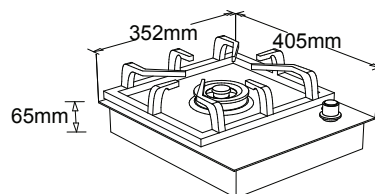

FIG301B1 N/L

35.2CM CERAMIC GLASS GAS COOKTOP

PRODUCT INFORMATION

Overall Dimensions (mm)	352 x 405 x 65mm
Controls	Stainless steel knob
Power	220-240V/50Hz, 1A Max
Cutout	320 x 378mm
Safety devices	Flame failure
Pan support	Cast-iron
Ignition	Electronic
Gas type	NG or LPG
Solid brass burners	1
WOK burner	0.5 - 22MJ/h*
Finish	Black ceramic glass
Warranty	5 years