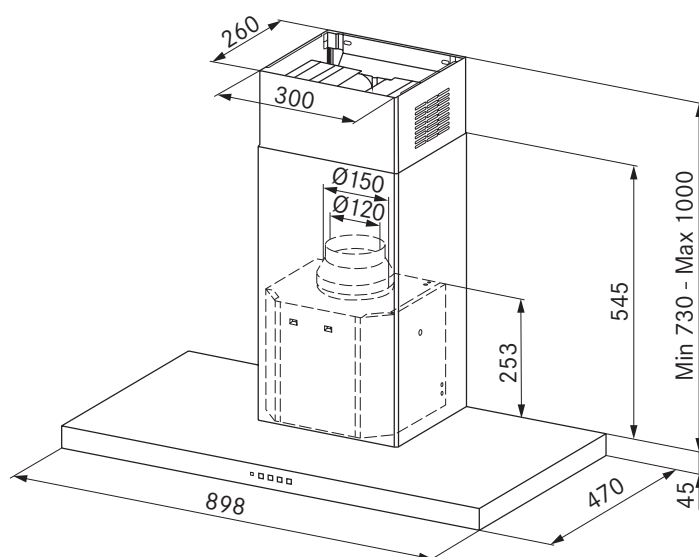

FDFPRO9354XSAU 90CM T-SHAPE CANOPY RANGEHOOD

PRODUCT INFORMATION

Recommended Use	Domestic
Overall Dimensions (mm)	898(W) x 470(D) x 775-1045(H)
Weight	17 Kg
Power	220-240 50Hz, 272W Max
Plug	Plug with 3 Pins
Airflow	690m ³ /h
Speeds	3 plus Boost
Noise Level	54dB
Lighting	LED x 2
Controls	Soft Touch Buttons
Filter	Stainless Steel Mesh (Dishwasher Safe)
Finish	Stainless Steel

PLEASE NOTE: Technical and product specifications may change; therefore, cut-outs for appliances should only be by physical product measurements. The above information is indicative only.

LAST UPDATED: 11 OCT 2019