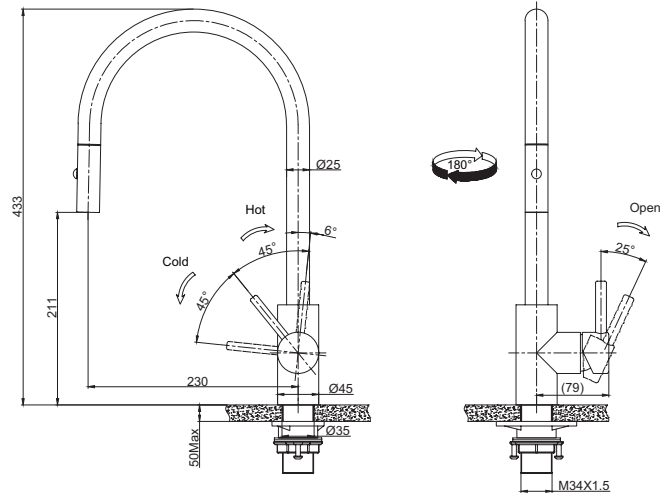

# EOS NEO

TA9601BS

## PRODUCT INFORMATION

<b>Style</b>	Pull-Out Vegie Spray
<b>Tap Swivel Spout (degrees)</b>	180°
<b>Cut-Out Size</b>	Ø 35mm
<b>WELS</b>	5 star / 6 Lpm Reg No: T37067
<b>Min. (PSI)</b>	7.25
<b>Max. (PSI)</b>	72.5
<b>Min. (kPa)</b>	50kPa
<b>Max. (kPa)</b>	500kPa
<b>Finish</b>	Black Steel
<b>Warranty</b>	5 years parts and labour 15 years cartridge only *T&C's apply

**PLEASE NOTE:** Large and heavy taps should ideally be mounted directly through the solid benchtop or fully supported from underneath. For all other swivel taps, we recommend the use of the Franke Tap Support Arm to provide additional support. Please ensure all Franke tapware is installed at a pressure of no greater than 500 kPa in accordance with AS/NZS3500 and insist that your plumber flushes all of the water supply lines before installing tapware. Failure to do so may void warranty.