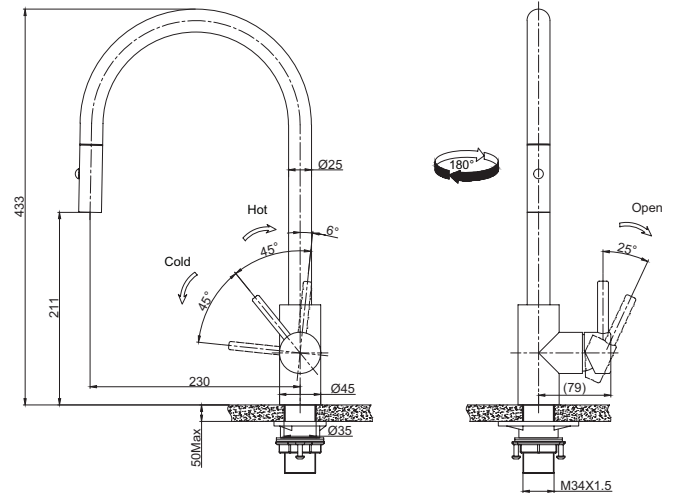

EOS NEO

TA9601GM

PRODUCT INFORMATION

Style	Pull-Out Vegie Spray
Tap Swivel Spout (degrees)	180°
Cut-Out Size	Ø 35mm
WELS	5 star / 6 Lpm Reg No: T37068
Min. (PSI)	7.25
Max. (PSI)	72.5
Min. (kPa)	50kPa
Max. (kPa)	500kPa
Finish	Gun Metal
Warranty	5 years parts and labour 15 years cartridge only *T&C's apply

PLEASE NOTE: Large and heavy taps should ideally be mounted directly through the solid benchtop or fully supported from underneath. For all other swivel taps, we recommend the use of the Franke Tap Support Arm to provide additional support. Please ensure all Franke tapware is installed at a pressure of no greater than 500 kPa in accordance with AS/NZS3500 and insist that your plumber flushes all of the water supply lines before installing tapware. Failure to do so may void warranty.