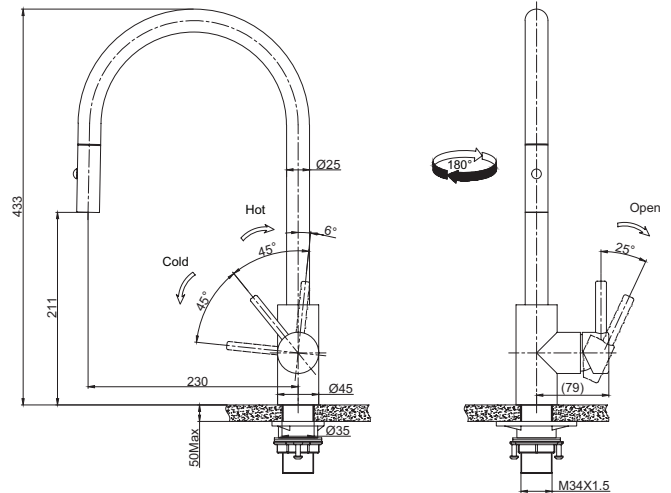

EOS NEO

TA9601GD

PRODUCT INFORMATION

Style	Pull-Out Vegie Spray
Tap Swivel Spout (degrees)	180°
Cut-Out Size	Ø 35mm
WELS	5 star / 6 Lpm Reg No: TBC
Min. (PSI)	7.25
Max. (PSI)	72.5
Min. (kPa)	50kPa
Max. (kPa)	500kPa
Finish	Gold PVD
Warranty	5 years parts and labour 15 years cartridge only *T&C's apply

PLEASE NOTE: Large and heavy taps should ideally be mounted directly through the solid benchtop or fully supported from underneath. For all other swivel taps, we recommend the use of the Franke Tap Support Arm to provide additional support. Please ensure all Franke tapware is installed at a pressure of no greater than 500 kPa in accordance with AS/NZS3500 and insist that your plumber flushes all of the water supply lines before installing tapware. Failure to do so may void warranty.