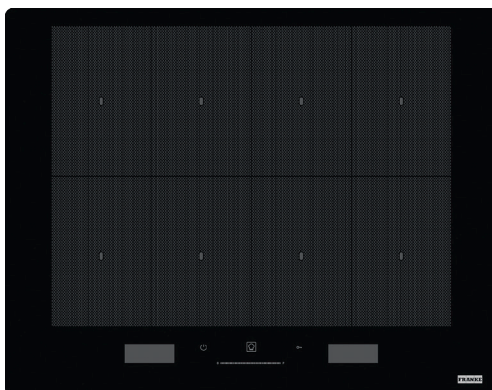

FMY 658 I FP BK

65CM INDUCTION COOKTOP

PRODUCT INFORMATION

Overall Dimensions (mm)	650 x 510 x 57mm
Controls	LCD - Text Assisted Display
Power	220-240V 50-60Hz, 7400W Max
Cut-Out	560 x 480-492mm
Installation	Standard/Flush
Safety Devices	Auto safety switch off, child lock, residual heat indicator
Number of Heating Zones	8 - Flexi Full
Cook Assist	Yes
Child Lock	Yes
Boost	18 + Booster
Pan Sensor	Yes
Timer	Yes
Edge Profile	Frameless
Cooking Power	8 x 1200W - Boost 1800W
Finish	Black Ceramic Glass
Warranty	5 Years