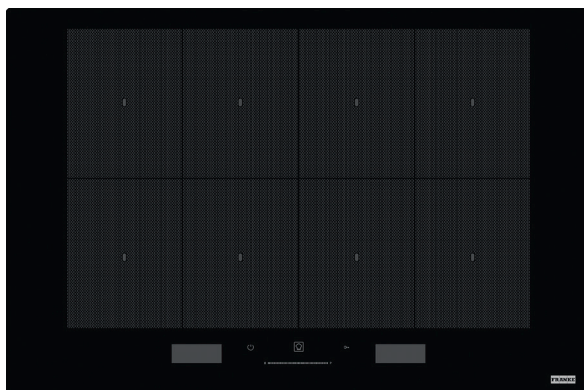

FMY 808 I FP BK

77CM INDUCTION COOKTOP

PRODUCT INFORMATION

Overall Dimensions (mm)	770 x 510 x 57mm
Controls	LCD - Text Assisted Display
Power	220-240V 50-60Hz, 7400W Max
Cut-Out	750 x 480-492mm
Installation	Standard/Flush
Safety Devices	Auto safety switch off, child lock, residual heat indicator
Number of Heating Zones	8 - Flexi Full
Cook Assist	Yes
Child Lock	Yes
Boost	18 + Booster
Pan Sensor	Yes
Timer	Yes
Edge Profile	Frameless
Cooking Power	8 x 1200W - Boost 1800W
Finish	Black Ceramic Glass
Warranty	5 Years