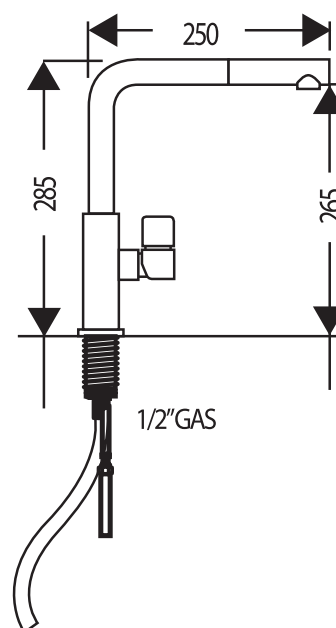

## PRODUCT INFORMATION

<b>Style</b>	Pull-Out
<b>Tap Swivel Spout (degrees)</b>	360°
<b>Cut-Out Size</b>	∅ 35mm
<b>WELS</b>	5 star/6.0 Lpm Reg No: T31538
<b>Min. (PSI)</b>	7.25
<b>Max. (PSI)</b>	72.5
<b>Min. (kPa)</b>	50kPa
<b>Max. (kPa)</b>	500kPa
<b>Finish</b>	Black
<b>Warranty</b>	5 years parts and labour 15 years cartridge only *T&C's apply

**PLEASE NOTE:** Large and heavy taps should ideally be mounted directly through the solid benchtop or fully supported from underneath. For all other swivel taps, we recommend the use of the Franke Tap Support Arm to provide additional support. Please ensure all Franke tapware is installed at a pressure of no greater than 500 kPa in accordance with AS/NZS3500 and insist that your plumber flushes all of the water supply lines before installing tapware. Failure to do so may void warranty.