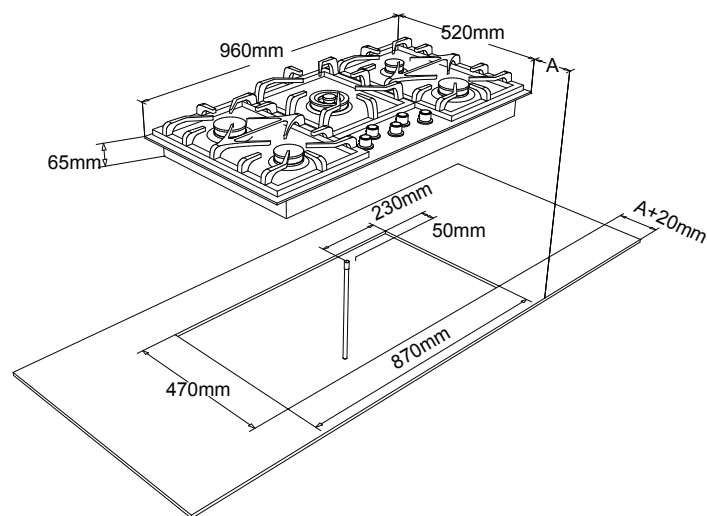

## 96CM CERAMIC GLASS GAS COOKTOP

### PRODUCT INFORMATION

<b>Overall Dimensions (mm)</b>	960 x 520 x 65mm
<b>Controls</b>	Stainless steel knobs
<b>Power</b>	220-240V/50Hz, 1A Max
<b>Cutout</b>	870 x 470mm
<b>Safety devices</b>	Flame failure
<b>Pan support</b>	Cast-iron
<b>Ignition</b>	Electronic
<b>Gas type</b>	NG or LPG
<b>Solid brass burners</b>	5
<b>WOK Burner</b>	0.5 - 22MJ/h*
<b>Large Burners (x2)</b>	10.2MJ/h*
<b>Medium Burner</b>	8.5MJ/h*
<b>Small Burner</b>	6.5MJ/h*
<b>Finish</b>	Black ceramic/stainless steel
<b>Warranty</b>	5 years