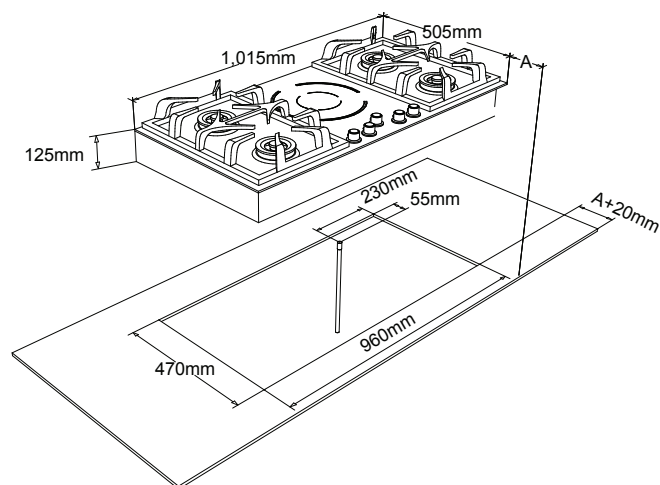

FIXG905B1 N/L

101.5CM GLASS GAS & INDUCTION COOKTOP

PRODUCT INFORMATION

Overall Dimensions (mm)	1015 x 505 x 125mm
Cutout	960 x 470mm
WOK Burners (x4)	0.5 - 22MJ/h*
Induction	4800W, Boost 5500W
Controls	Stainless steel knobs
Power	240V/50Hz, 5500W Max
Features	Flame Failure, Residual Heat Indicator, Pan Detection (min pan diameter of 100mm)
Pan support	Cast-iron
Solid brass burners	4
Edge profile	Frameless
Ignition	Electronic
Gas type	NG or LPG
Child Lock	Yes (Induction)
Finish	Black ceramic glass
Warranty	5 years