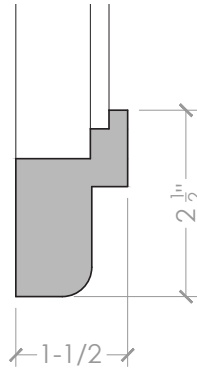

ochre

forest

olive

cocoa

custom (+\$200)

VALS

SMALL (18" W • 30" H)

TOP VIEW

FRAME PROFILE

FRONT VIEW (EXTERIOR)

FRONT VIEW (INTERIOR)

SIDE VIEW

SPECIFICATIONS

HINGING SIDE

Left
Right

INTERIOR