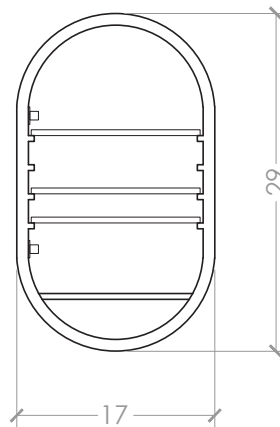

ochre

forest

olive

cocoa

custom (+\$200)

VALS

SMALL (18" W • 30" H)

TOP VIEW

FRAME PROFILE

FRONT VIEW (EXTERIOR)

FRONT VIEW (INTERIOR)

SIDE VIEW

SPECIFICATIONS

HINGING SIDE

Left
Right

INTERIOR