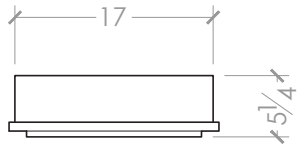

ochre

forest

olive

cocoa

custom (+\$200)

VALS

SMALL (18" W • 30" H)

TOP VIEW

FRAME PROFILE

FRONT VIEW (EXTERIOR)

FRONT VIEW (INTERIOR)

SIDE VIEW

SPECIFICATIONS

HINGING SIDE

Left
Right

INTERIOR