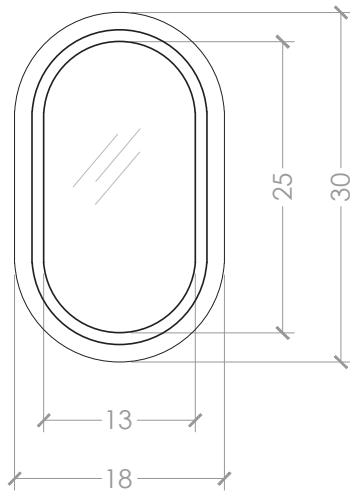

VALS

SIZE	SMALL
DIMENSIONS	18" W • 30" H
LEAD TIME	PLEASE INQUIRE
SHOWN IN	GREY
PRICE	SEE WEBSITE

STAINED OAK

natural

whitewash

cerused

brown

grey

ochre

forest

olive

cocoa

custom (+\$200)

VALS

SMALL (18" W • 30" H)

TOP VIEW

FRAME PROFILE

FRONT VIEW (EXTERIOR)

FRONT VIEW (INTERIOR)

SIDE VIEW

SPECIFICATIONS

HINGING SIDE

Left
Right

INTERIOR