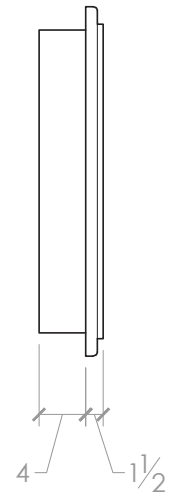

VALS

SIZE	SMALL
DIMENSIONS	18" W • 30" H
LEAD TIME	PLEASE INQUIRE
SHOWN IN	GREY
PRICE	SEE WEBSITE

STAINED OAK

natural

whitewash

cerused

brown

grey

ochre

forest

olive

cocoa

custom (+\$200)

VALS

SMALL (18" W • 30" H)

TOP VIEW

FRAME PROFILE

FRONT VIEW (EXTERIOR)

FRONT VIEW (INTERIOR)

SIDE VIEW

SPECIFICATIONS

HINGING SIDE

Left
Right

INTERIOR