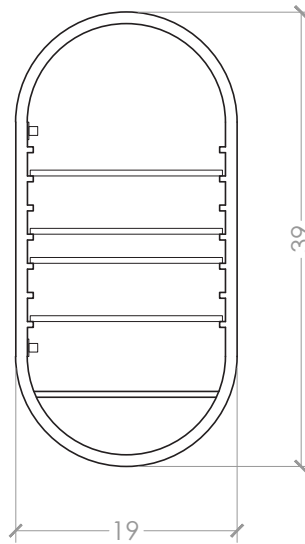

## VALS

---

<b>SIZE</b>	LARGE
<b>DIMENSIONS</b>	20" W • 40" H
<b>LEAD TIME</b>	PLEASE INQUIRE
<b>SHOWN IN</b>	GREY
<b>PRICE</b>	SEE WEBSITE

# VALS

LARGE (20" W • 40" H)

TOP VIEW

FRAME PROFILE

FRONT VIEW (EXTERIOR)

FRONT VIEW (INTERIOR)

SIDE VIEW

## SPECIFICATIONS