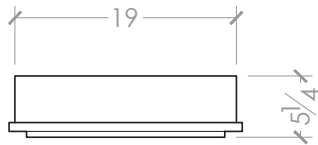

# VALS

LARGE (20" W • 40" H)

TOP VIEW

FRAME PROFILE

FRONT VIEW (EXTERIOR)

FRONT VIEW (INTERIOR)

SIDE VIEW