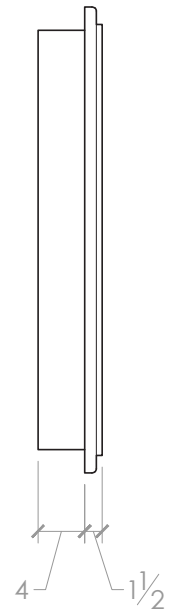

## VALS

---

<b>SIZE</b>	LARGE
<b>DIMENSIONS</b>	20" W • 40" H
<b>LEAD TIME</b>	PLEASE INQUIRE
<b>SHOWN IN</b>	GREY
<b>PRICE</b>	SEE WEBSITE

# VALS

LARGE (20" W • 40" H)

TOP VIEW

FRAME PROFILE

FRONT VIEW (EXTERIOR)

FRONT VIEW (INTERIOR)

SIDE VIEW

### HINGING SIDE

Left  
Right