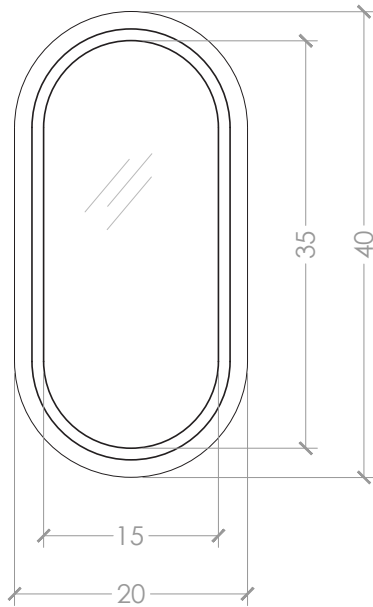

## VALS

---

<b>SIZE</b>	LARGE
<b>DIMENSIONS</b>	20" W • 40" H
<b>LEAD TIME</b>	PLEASE INQUIRE
<b>SHOWN IN</b>	GREY
<b>PRICE</b>	SEE WEBSITE

# VALS

LARGE (20" W • 40" H)

TOP VIEW

FRAME PROFILE

FRONT VIEW (EXTERIOR)

FRONT VIEW (INTERIOR)

SIDE VIEW

## SPECIFICATIONS