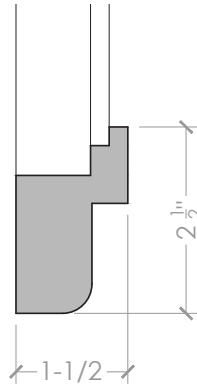

# VALS

LARGE (20" W • 40" H)

TOP VIEW

FRAME PROFILE

FRONT VIEW (EXTERIOR)

FRONT VIEW (INTERIOR)

SIDE VIEW