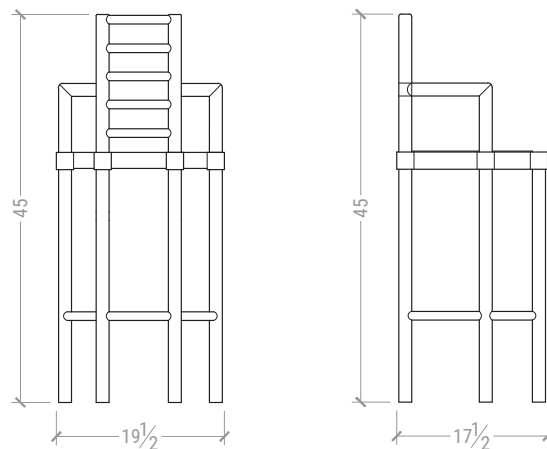

OAK FINISHES

OR PAINTED A COLOR OF YOUR CHOICE

- WHITEWASH
- CERUSED
- BROWN
- ZEBRA
- GREY
- EBONY

LEAD TIME

PLEASE INQUIRE