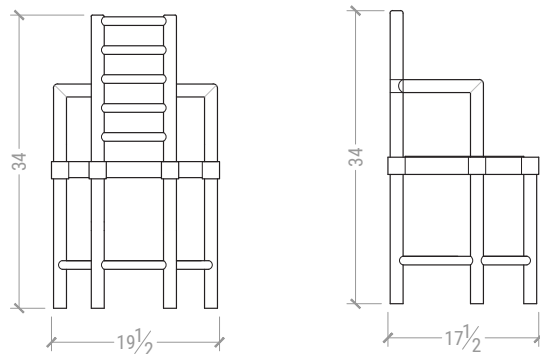

JOSH GREENE FOR DOWEL

TAMARISK CHAIR

SHOWN IN EBONY

DIMENSIONS

19.5" W • 17.5" D • 34" H • 17" SH

OAK FINISHES

OR PAINTED A COLOR OF YOUR CHOICE

-  WHITEWASH
-  CERUSED
-  BROWN
-  ZEBRA
-  GREY
-  EBONY