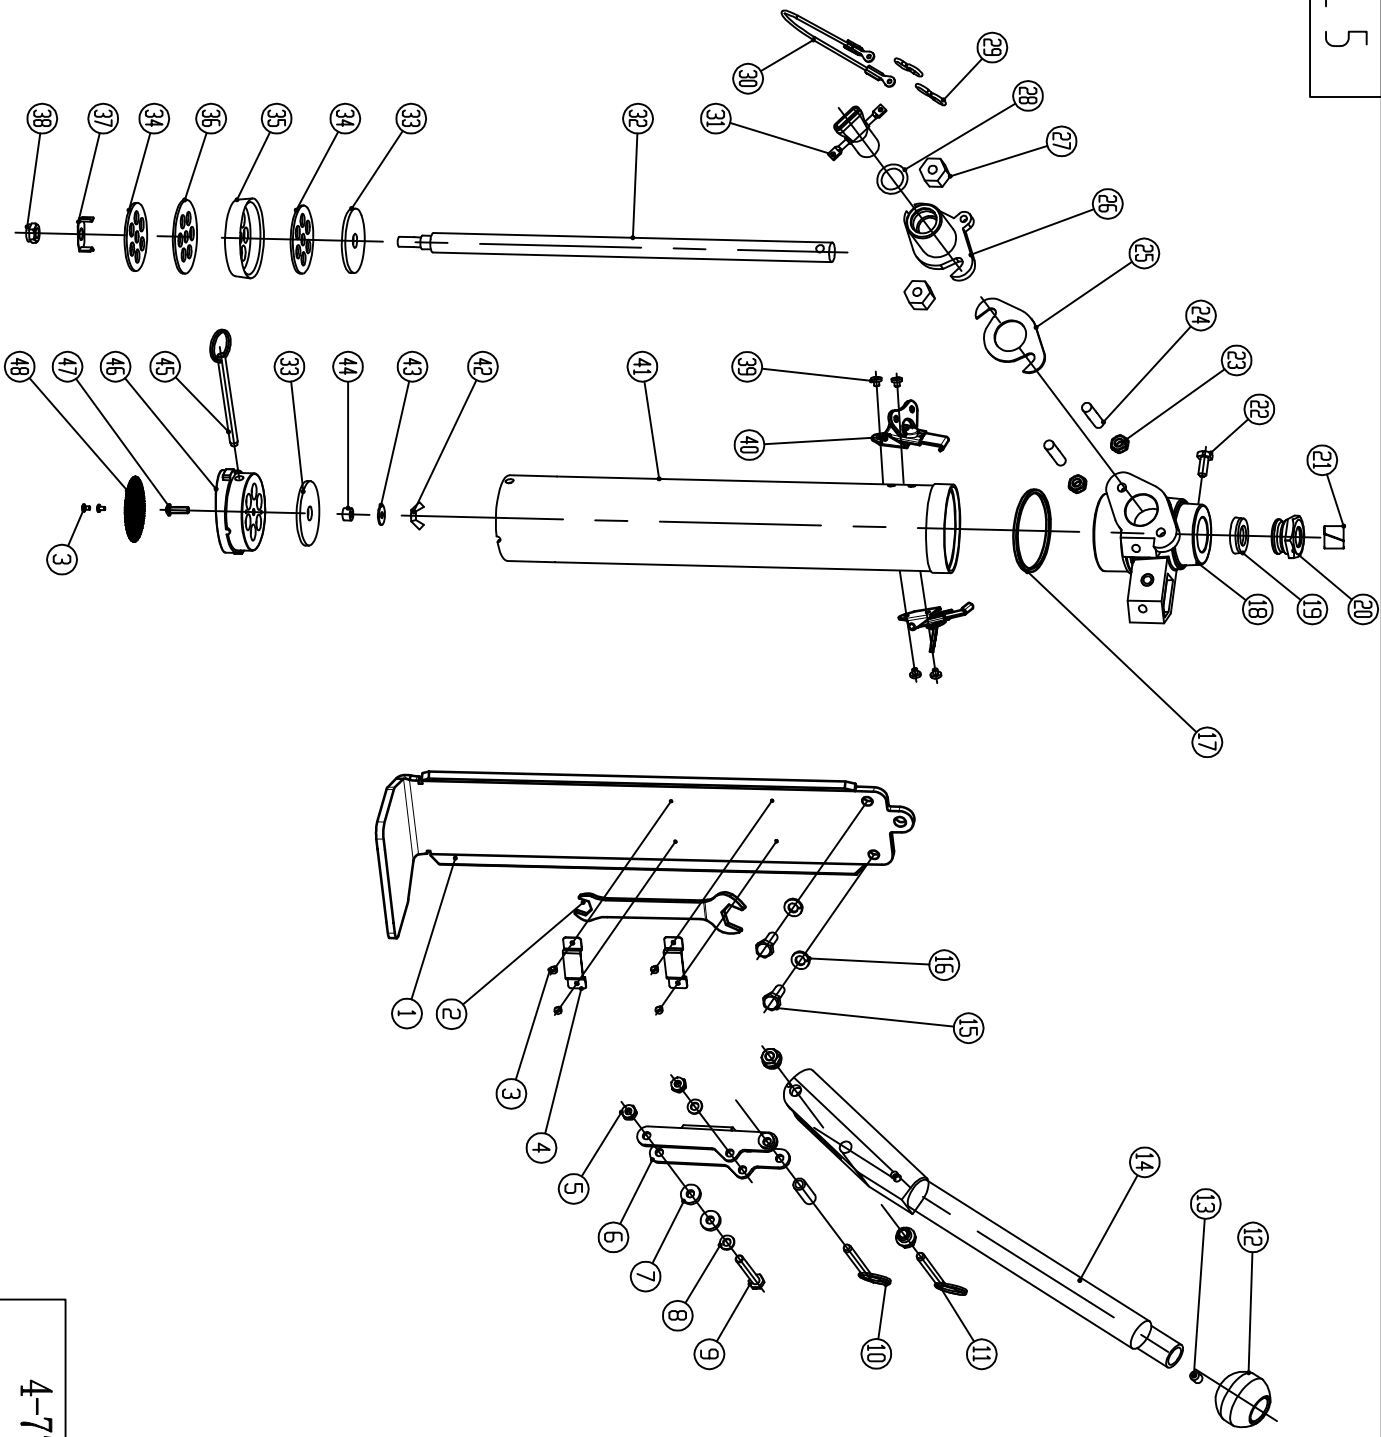

Pump 4-771

Schematic #	Part #	Description	Schematic #	Part #	Description
1	9751	Pump Foot Bracket	25	7362	Filler/Gooseneck Gasket
2	7550	Wrench	26	7355	Filler Body
3	7551	Screw	27	7353	Special Nut
4	7554	Wrench bracket	28	7350	Filler/Gooseneck O-ring
5	7364	Lock Nut	29	7168	S-Hook
6	9334	Pump Link	30	7358	Filler Cable
7	7553	Black Plastic Washer (Link)	31	7356	Discharge Tube
8	7555	Metal Link Washer	32	7321	Piston Rod
9	7363	1/4-20 X 2 Hex head screw	33	7329	Valve Disc
10	7622	Small Release Pin	34	7359	Small Retainer
11	7622	Small Release Pin	35	7328	Piston Cup
12	7347	Ball	36	7327	Large Retainer
13	7128	Pump Ball Screw	37	7360	Lock Clip
14	7738	Pump Handle	38	7343	Lock Nut
15	7341	Bolt	39	7625	Small Screw
16	7342	Lock Washer	40	9623	Pump Latch
17	7633	Pump O-ring	41	9624	Pump Tube
18	9635	Pump Head	42	9916	Wing Nut
19	7324	U-Cup	43	7556	Metal Washer
20	7323	Brass Nut	44	7557	Foot Valve Spacer
21	7345	Brass Nut Bearing	45	7621	Long Release Pin
22	7325	Bolt	46	9330	Pump Tube Foot
23	7326	Nut	47	7558	Screw
24	7352	Stud Screw	48	9348	Screen

LEVEL 5

4-771 Pump