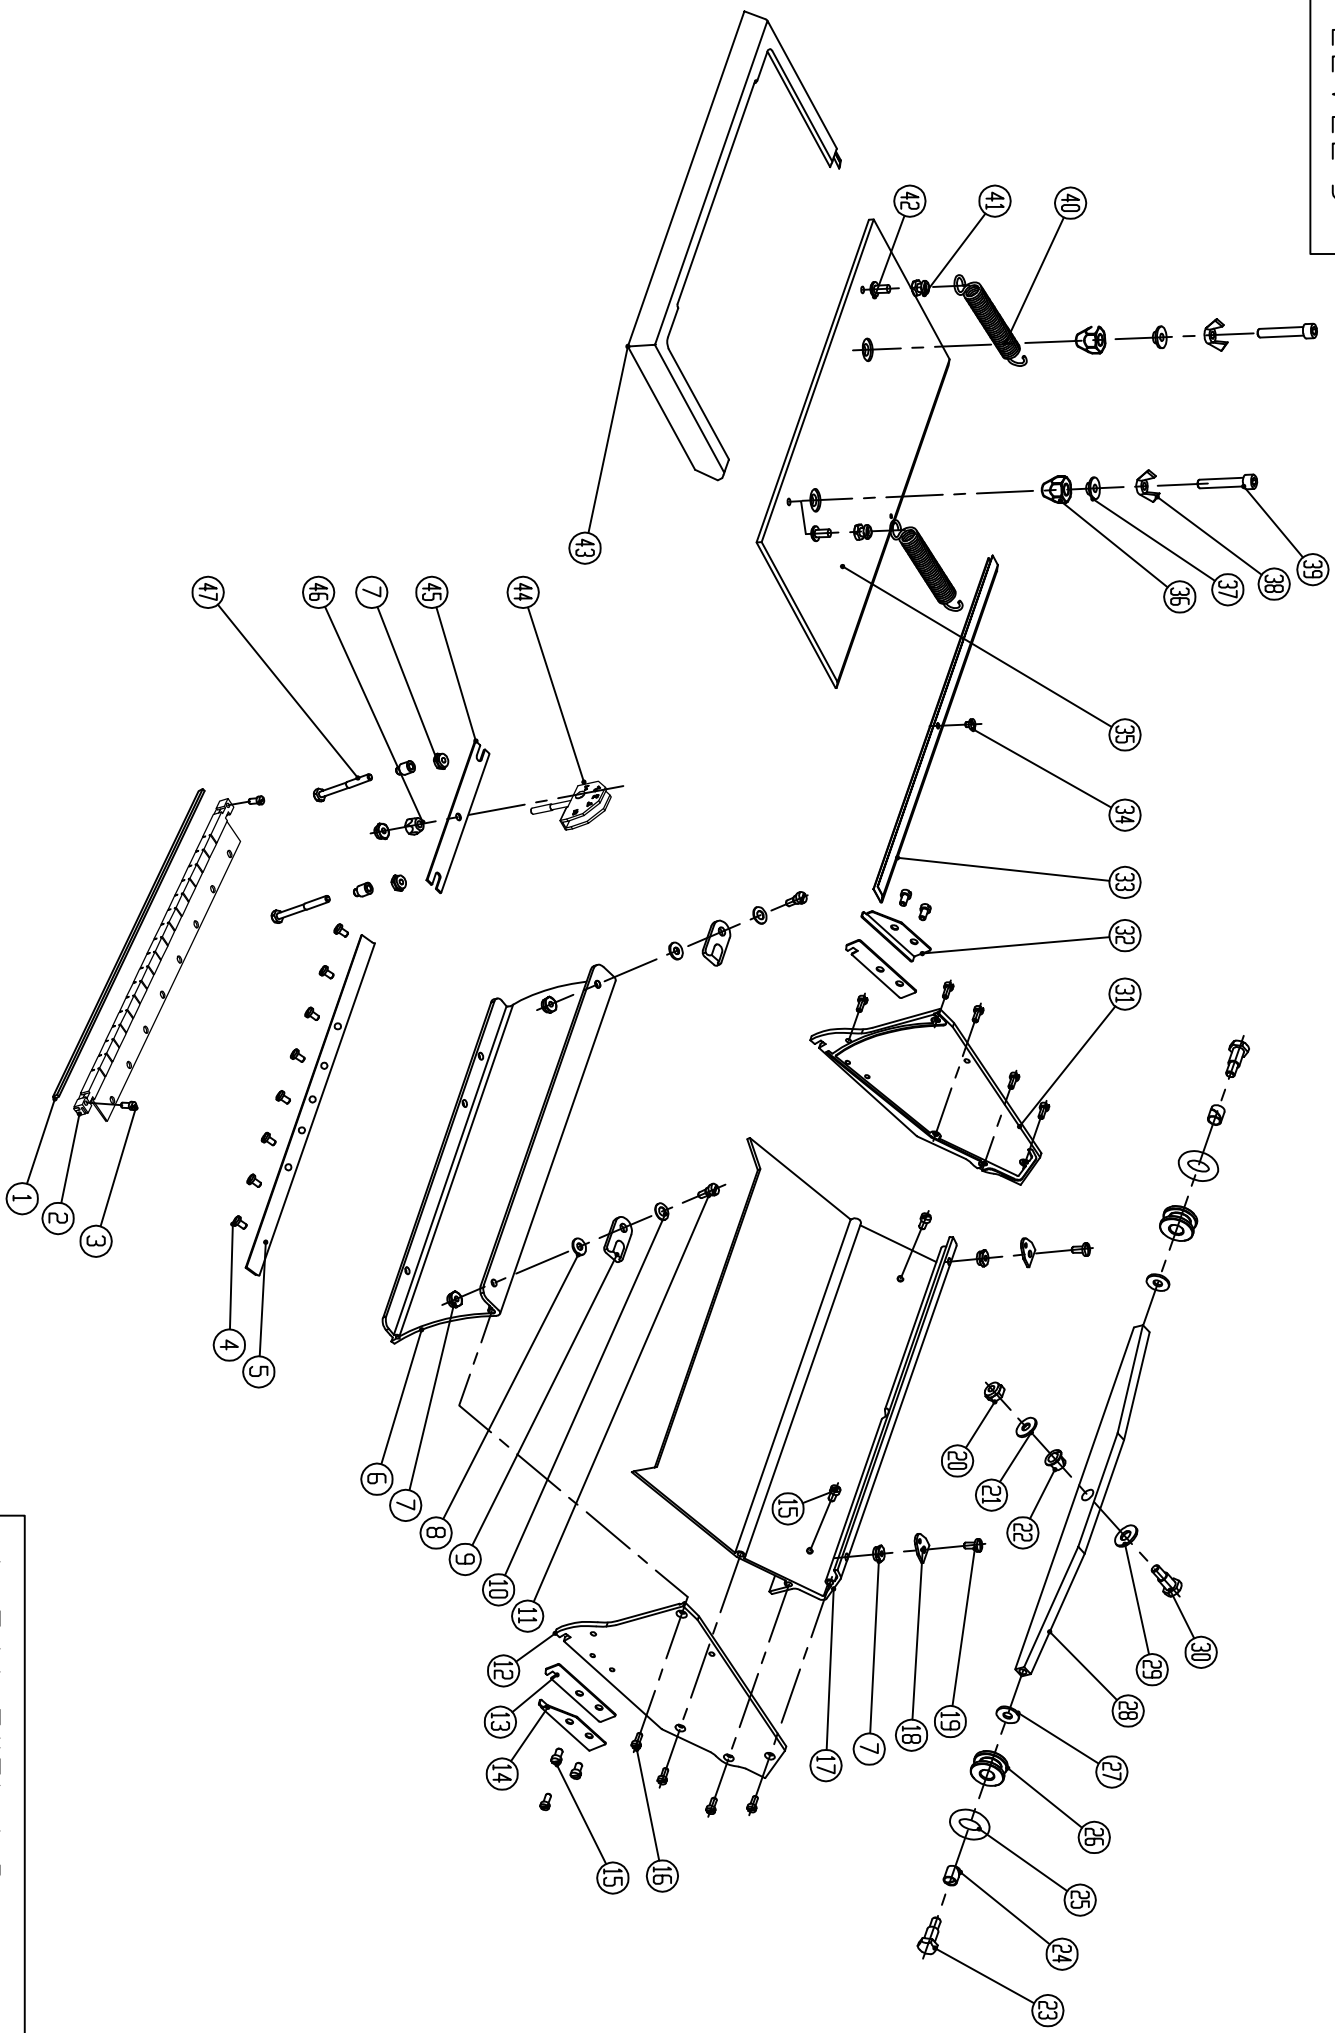

LEVEL 5

7 inch Classic Box-4-764

Schematic #	Part #	Description	Schematic #	Part #	Description
1	7207	7 inch Blade	25	9685	Rubber Box Tire
2	7208	7 Inch Blade Holder Assembly	26	9719	Black Box Wheel
3	7217	4-40x1/4 Screw	27	7177	Brass Washer
4	9219	Screw	28	9281	7 inch Box Axle
5	9285	7 Inch Blade Holder Bracket	29	7178	Brass Washer
6	9554	7 inch Front Plate	30	9237	Axle Bolt
7	7015	6-32 Lock Nut	31	9551	Right Side Plate
8	9613	Plastic Washer	32	7212	Right Shoe
9	7792	Latch	33	9215	7 inch Metal Hinge
10	7798	Washer	34	9799	4-40 Screw
11	7793	6-32 Screw	35	9268	7 inch Pressure Plate
12	9550	Left Side Plate	36	8306	Pressure Plate Nut
13	7224	Repair Clip	37	8232	T Nut
14	7239	Left Shoe	38	9916	Wing Nut
15	7012	6-32 Screw	39	8303	10-32x1 inch Screw
16	9701	4-40 Screw	40	9273	Pressure Plate Spring
17	9255	7 inch Bottom Plate	41	8305	Spring Anchor
18	9240	Pressure Plate Spring Holder	42	8291	8-32x3/8 Screw
19	9245	6-32 Screw	43	8271	7 inch Gasket
20	8302	10-32 Lock Nut	44	7251	Dial
21	7177	Brass Washer	45	7216	7 & 10 inch Blade Holder Spring
22	7063	Bearing	46	7223	Dial Adjustment Nut
23	8301	Box Wheel Bolt	47	7213	Brass Pins
24	7119	Bearing			

4-764 7" Flat Box

LEVEL 5

4-764 7" Flat Box