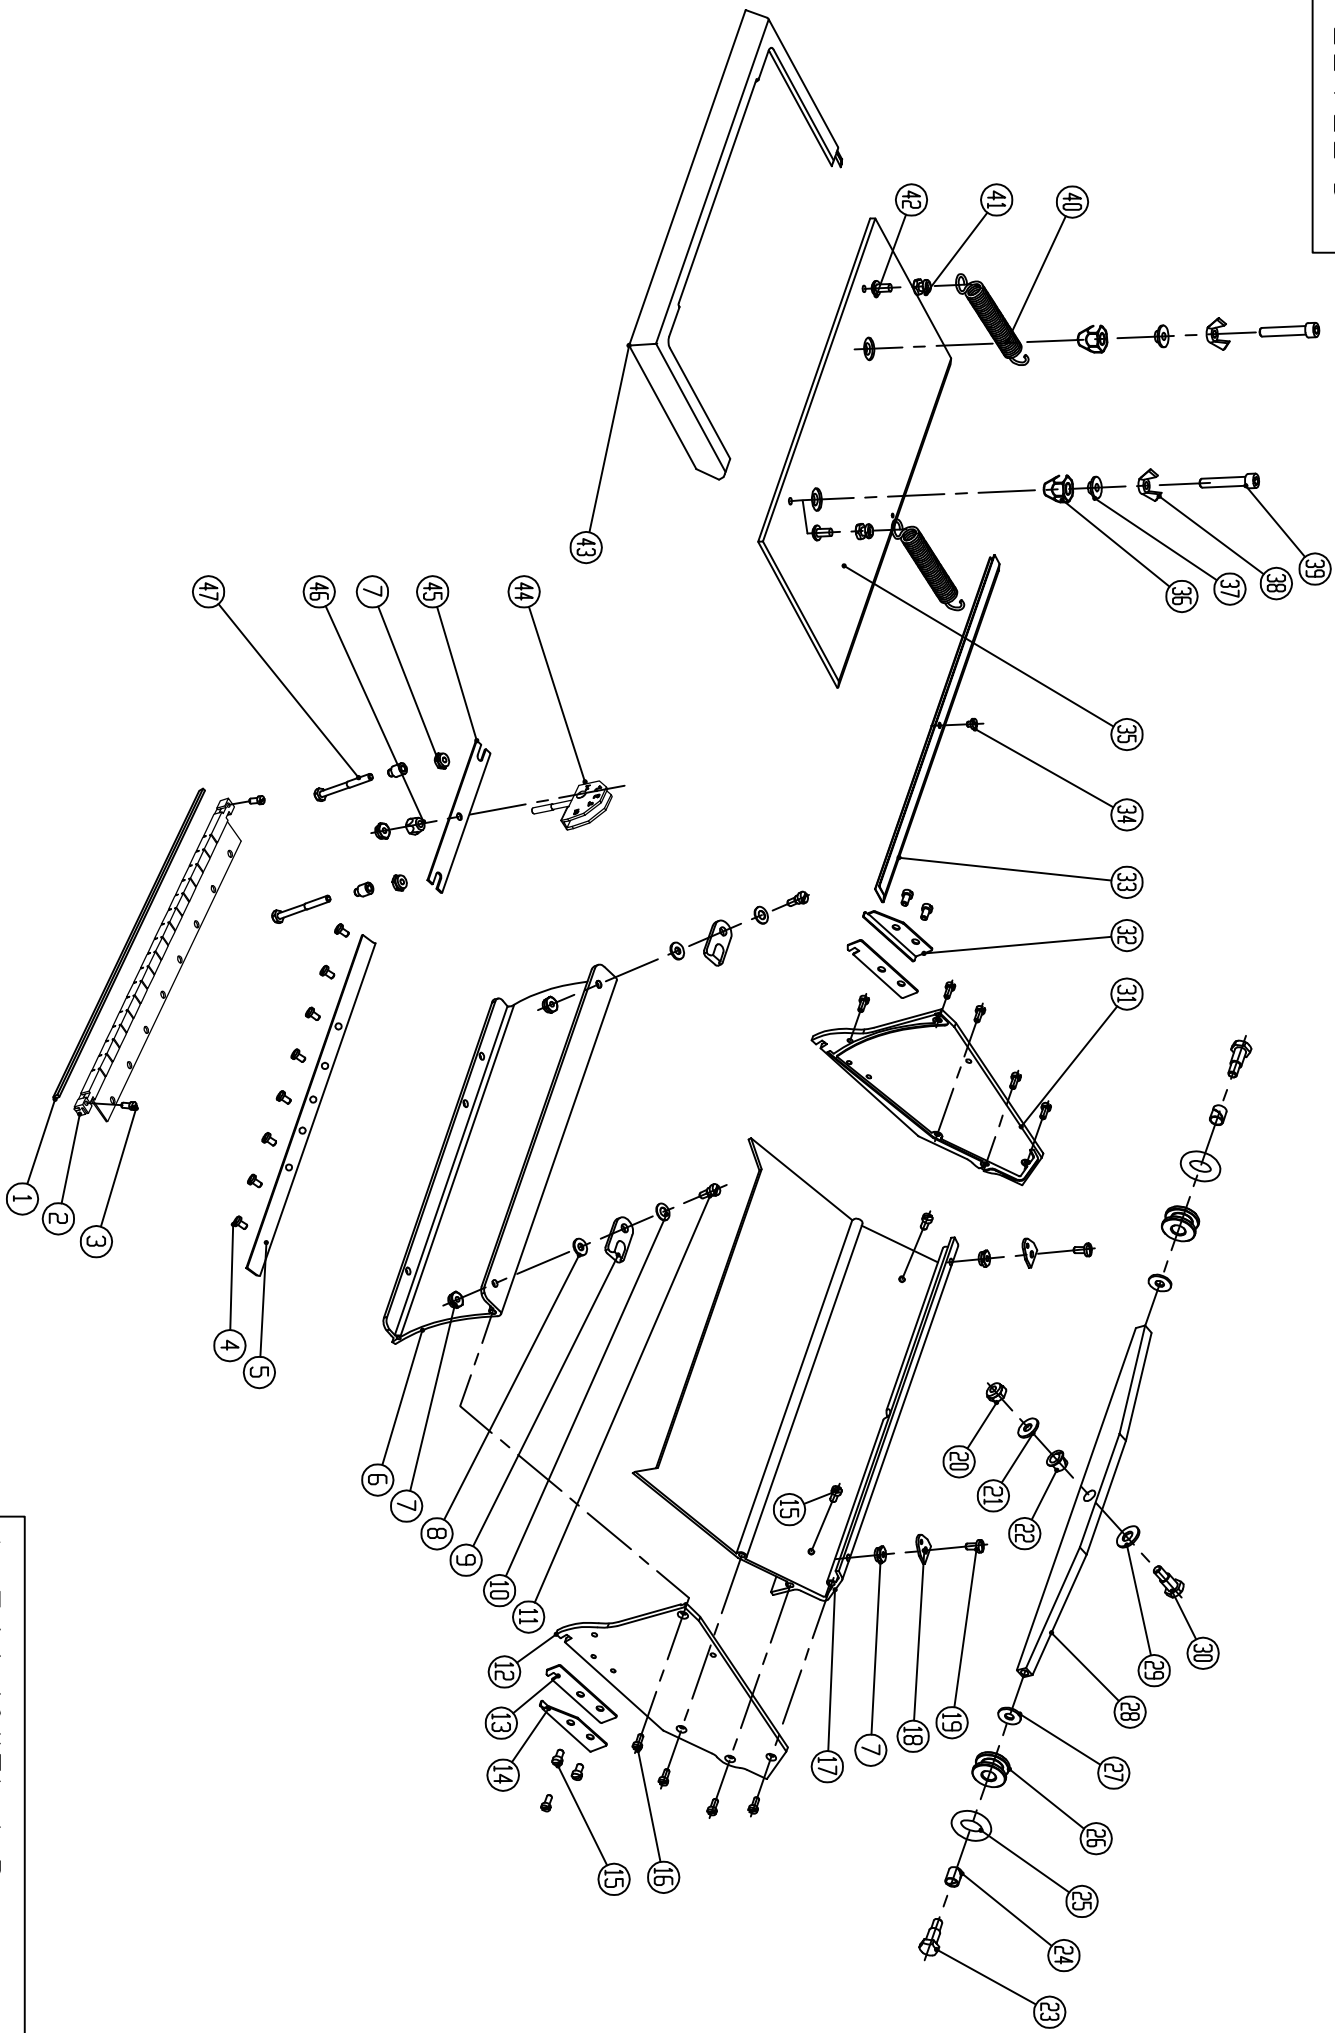

12 inch Classic Box-4-766

Schematic #	Part #	Description	Schematic #	Part #	Description
1	7270	12" Blade	25	9685	Rubber Box Tire
2	7284	12" Blade Holder Assembly	26	9719	Black Box Wheel
3	7217	4-40x1/4 Screw	27	7177	Brass Washer
4	9219	Screw	28	9282	12" Axle
5	9211	12" Blade Holder Bracket	29	7178	Brass Washer
6	9556	12" Front Plate	30	9237	Axle Bolt
7	7015	6-32 Lock Nut	31	9551	Right Side Plate
8	9613	Plastic Washer	32	7212	Right Shoe
9	7792	Latch	33	9274	12" Metal Hinge
10	7798	Washer	34	9799	4-40 Screw
11	7793	6-32 Screw	35	9269	12" Pressure Plate
12	9550	Left Side Plate	36	8306	Pressure Plate Nut
13	7224	Repair Clip	37	8232	T Nut
14	7239	Left Shoe	38	9916	Wing Nut
15	7012	6-32 Screw	39	8303	10-32x1 inch Screw
16	9701	4-40 Screw	40	9273	Pressure Plate Spring
17	9257	12" Bottom Plate	41	8305	Spring Anchor
18	9240	Pressure Plate Spring Holder	42	8291	8-32x3/8 Screw
19	9245	6-32 Screw	43	8272	12" Gasket
20	8302	10-32 Lock Nut	44	7251	Dial
21	7177	Brass Washer	45	7275	12 & 14" Box Spring
22	7063	Bearing	46	7223	Dial Adjustment Nut
23	8301	Box Wheel Bolt	47	7213	Brass Pins
24	7119	Bearing			

4-766 12" Flat Box

LEVEL 5

4-766 12" Flat Box