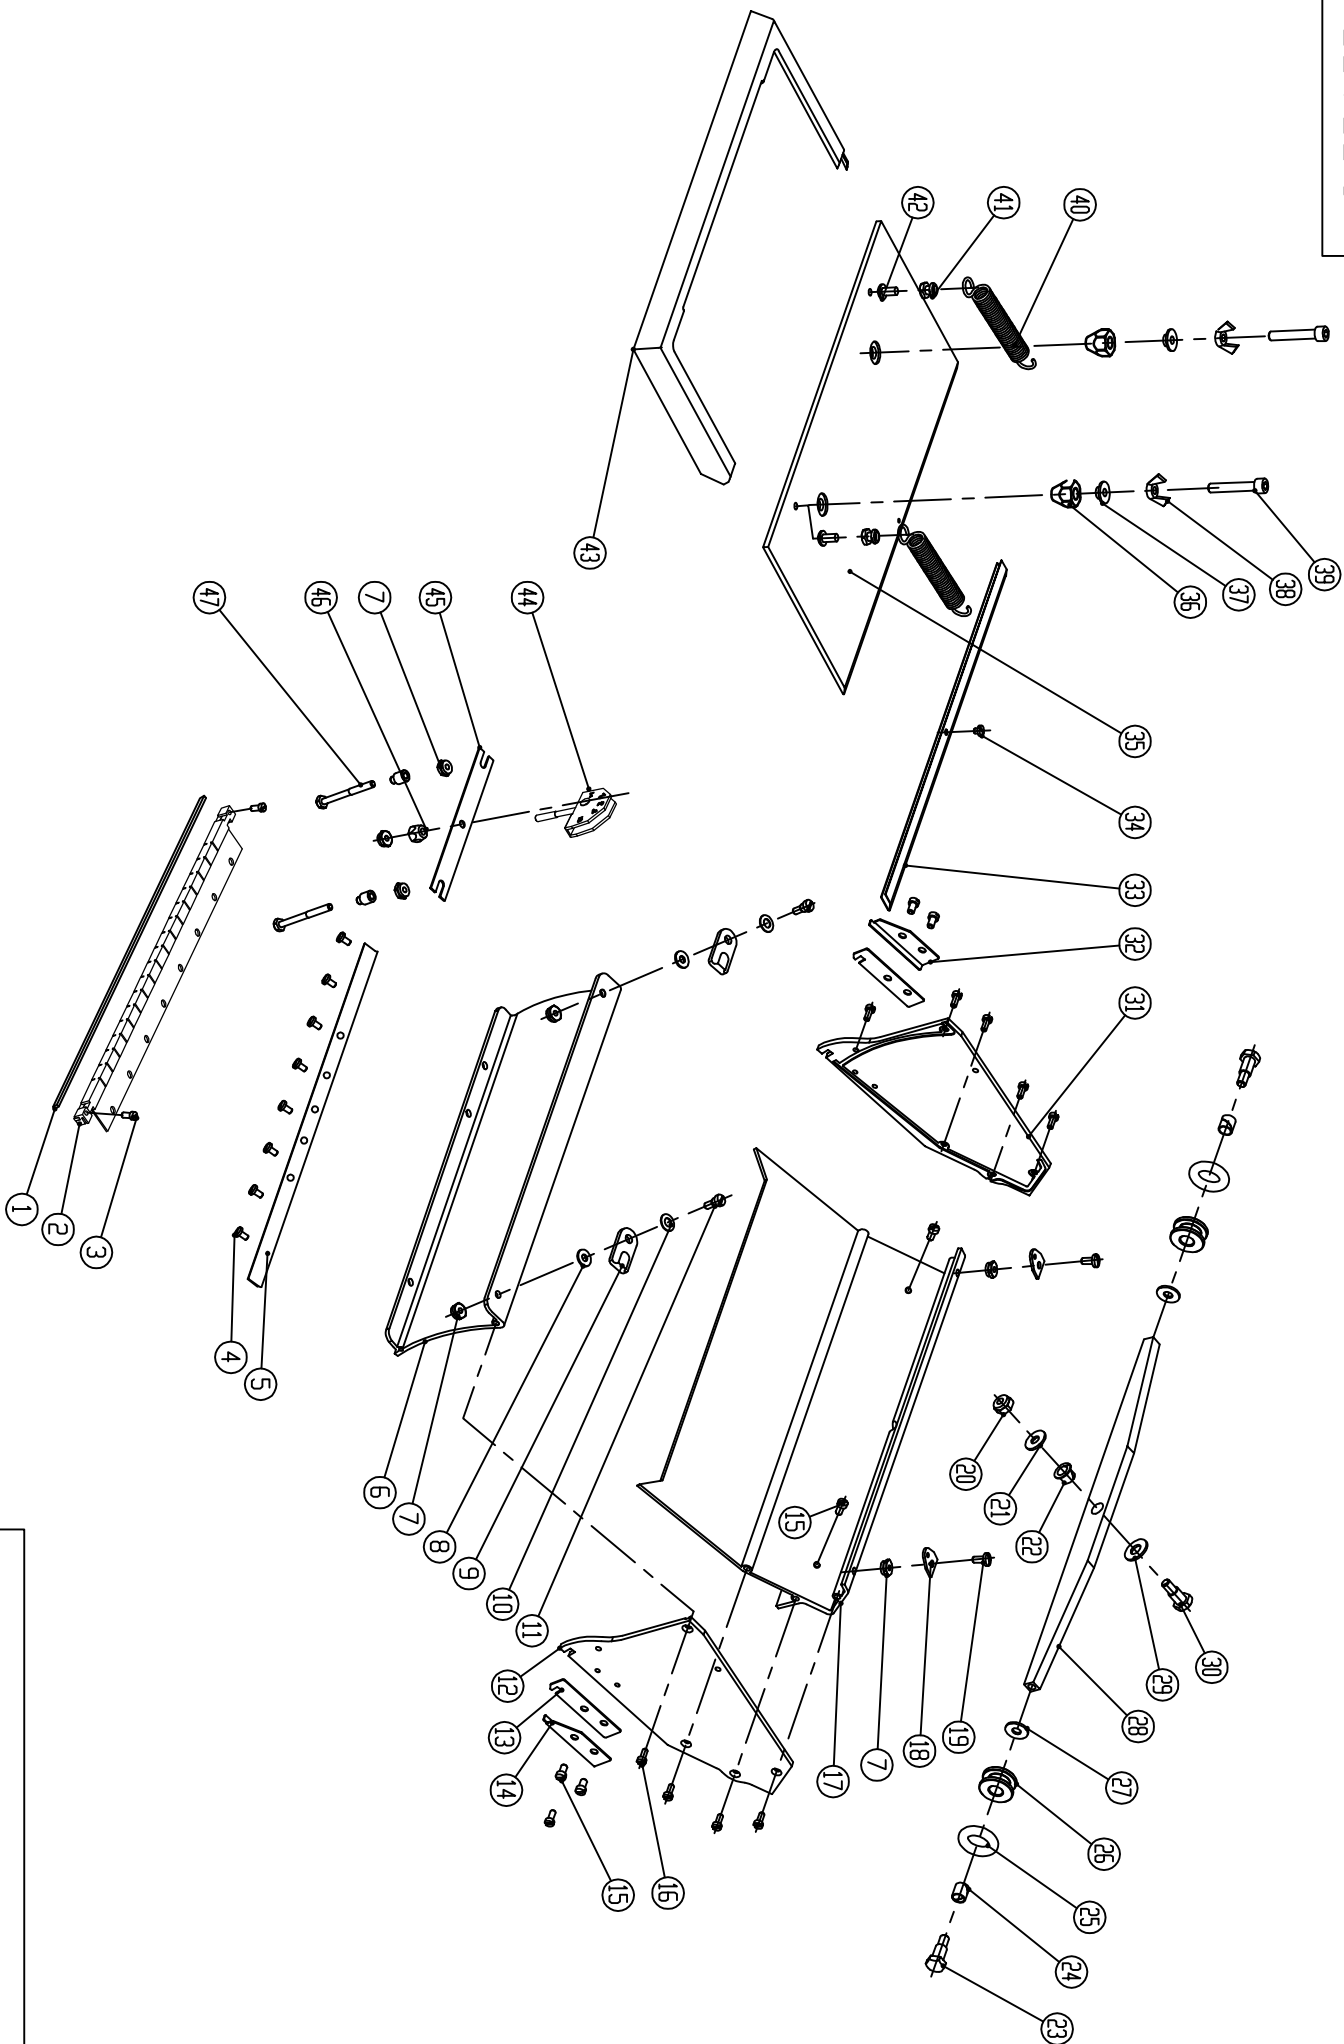

# LEVEL 5

## 14 inch Flat Box-4-770

Schematic #	Part #	Description	Schematic #	Part #	Description
1	7273	14" Blade	25	9685	Rubber Box Tire
2	7274	14" Blade Holder Assembly	26	9719	Black Box Wheel
3	7217	4-40x1/4 Screw	27	7177	Brass Washer
4	9219	Screw	28	7278	14" Axle
5	7552	14" Blade Holder Bracket	29	7178	Brass Washer
6	7277	14" Front Plate	30	9237	Axle Bolt
7	7015	6-32 Lock Nut	31	9551	Right Side Plate
8	9613	Plastic Washer	32	7212	Right Shoe
9	7792	Latch	33	7280	14" Metal Hinge
10	7798	Washer	34	9799	4-40 Screw
11	7793	6-32 Screw	35	7288	14" Pressure Plate
12	9550	Left Side Plate	36	8306	Pressure Plate Nut
13	7224	Repair Clip	37	8232	T Nut
14	7239	Left Shoe	38	9916	Wing Nut
15	7012	6-32 Screw	39	8303	10-32x1 inch Screw
16	9701	4-40 Screw	40	9273	Pressure Plate Spring
17	7278	14" Bottom Plate	41	8305	Spring Anchor
18	9240	Pressure Plate Spring Holder	42	8291	8-32x3/8 Screw
19	9245	6-32 Screw	43	8274	14" Gasket
20	8302	10-32 Lock Nut	44	7251	Dial
21	7177	Brass Washer	45	7275	12 & 14" Box Spring
22	7063	Bearing	46	7223	Dial Adjustment Nut
23	8301	Box Wheel Bolt	47	7213	Brass Pins
24	7119	Bearing			

4-770 14 Flat Box

# LEVEL 5

4-770 14" Flat Box