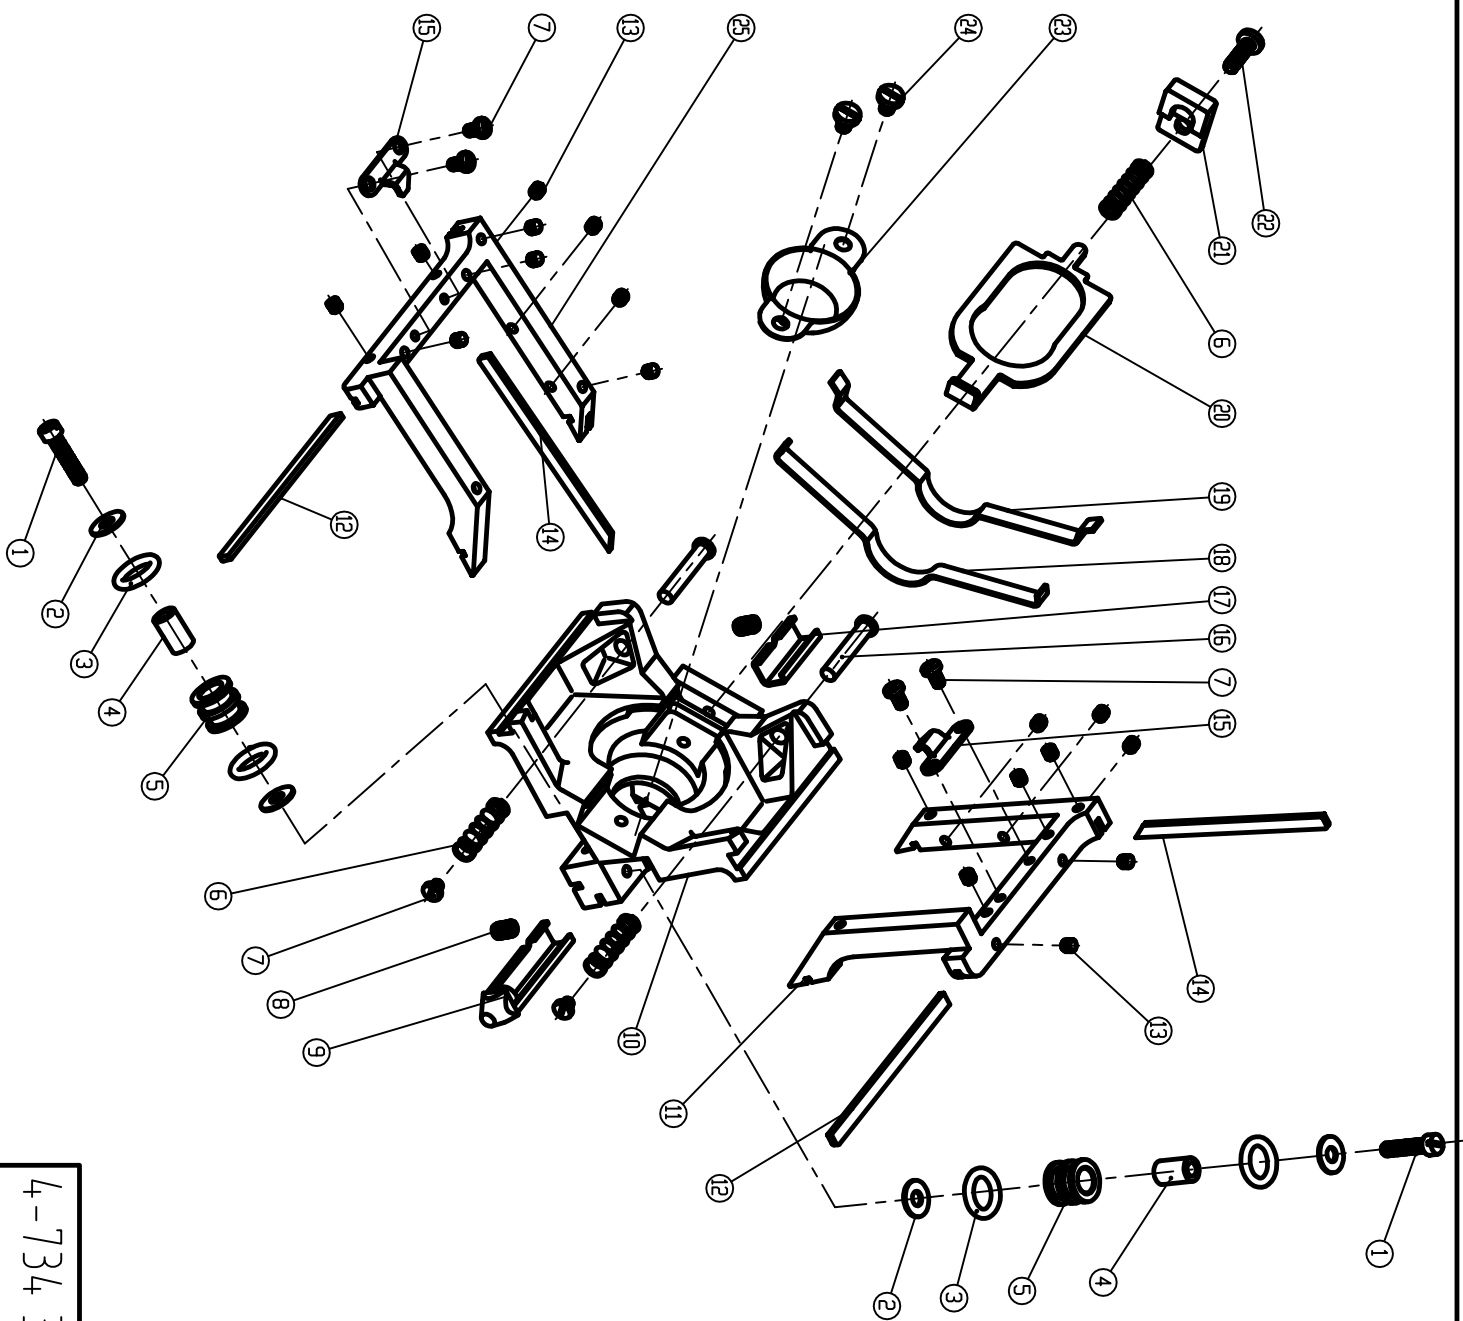

**3.5" Corner Finisher 4-734**

<b>Schematic #</b>	<b>Part #</b>	<b>Description</b>
1	9510	6-32 Screw
2	9511	SS Flat Washer
3	9512	CF Rubber Tire
4	9513	CF Wheel Bushing
5	9514	CF Wheel
6	7740	CF Clipp Spring
7	9508	4-40 Screw
8	7190	Slotted Screw
9	9196	CF Bottom Clip
10	9807	3.5 " CF Body
11	9803	3.5" CF Left Frame
12	9525	3.5 & 4" Skid
13	9191	6-32 Screw
14	9185	3.5" CF Blade
15	9509	CF Frame Tabs
16	9501	Spring Tension Pin
17	9197	CF Top Clip
18	9522	3.5" CF Spring Small
19	9523	3.5" CF Spring Large
20	7741	CF Ball Locking Clip
21	7742	CF Lock Clip Tab
22	7075	6-32 Screw
23	7183	Insert Socket
24	7312	6-32 Screw
25	9817	3.5" CF Right Frame

4-734 3.5" Corner Finisher