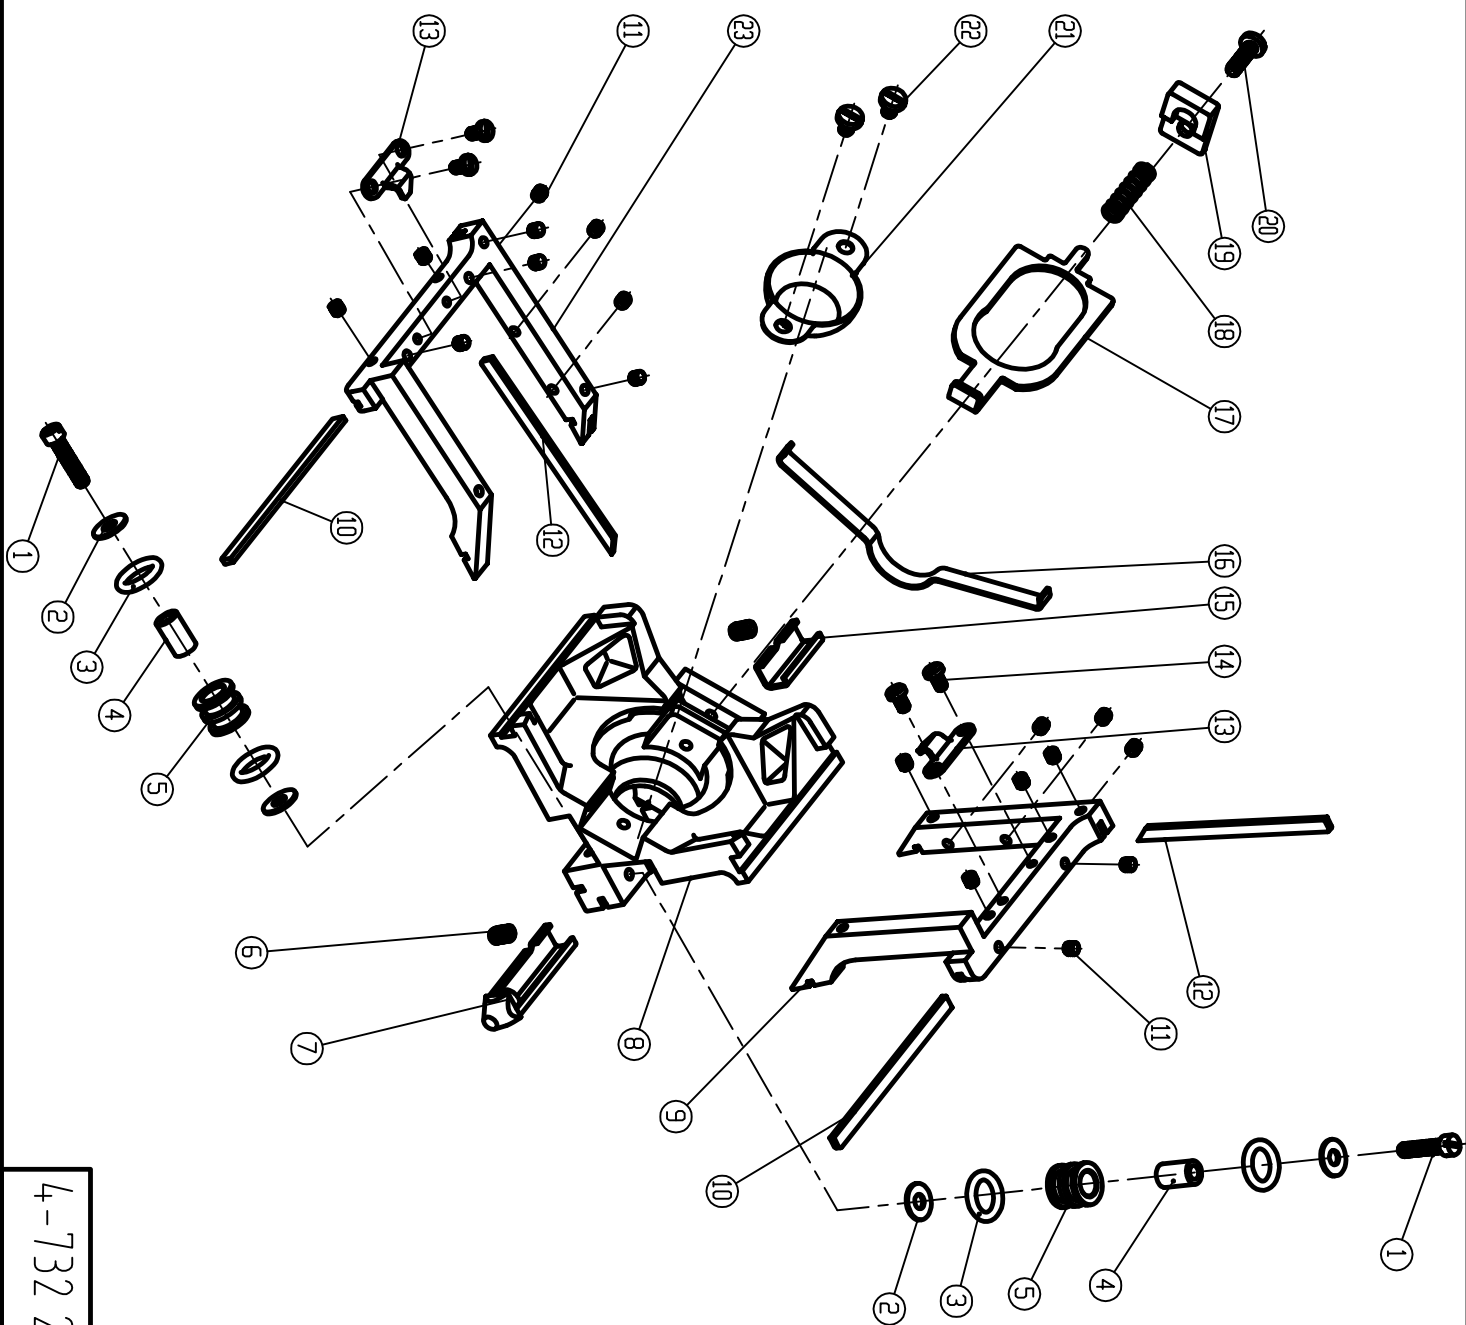

2.5" Corner Finisher 4-732

Schematic #	Part #	Description
1	9510	6-32 Screw
2	9511	SS Flat Washer
3	9512	CF Rubber Tire
4	9513	CF Wheel Bushing
5	9514	CF Wheel
6	7190	Slotted Screw
7	9192	CF Bottom Clip
8	9702	2.5" CF Body
9	9714	2.5" CF Left Frame
10	9189	2.5 & 3" Skid
11	9191	6-32 Screw
12	9706	2.5 CF Blade
13	9509	CF Frame Tabs
14	9508	4-40 Screw
15	9195	CF Top Clip
16	9524	2.5" CF Spring
17	7741	CF Ball Locking Clip
18	7740	CF Lock Clip Spring
19	7742	CF Lock Clip Tab
20	7075	6-32 Screw
21	7183	Insert Socket
22	7312	6-32 Screw
23	9708	2.5" CF Right Frame

4-732 2.5" Corner Finisher