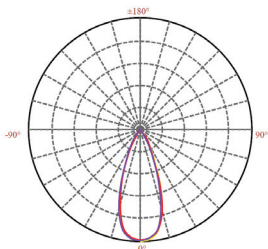

Product Information

Product Code	Luminaire Power	Operating Power	Lumens	Light Distribution	Dimensions	Weight
EST-R70270-3K	42W	100V-240V	1617x2	38°	D130x183x340mm	4.6Kg

Technical Specification

Structure

Colours	Black
Material	Extruded Aluminium Alloy
Coating	Powder Coated
IP Rating	IP65
IK Rating	IK10

Performance

Light Source	NICHIA
Colour Temperature	3000K
Efficacy	77 Lm/W
Operating Current	182 mA
Warranty	3 Years in -20 to 40°C ambient

Photometry

Dimensions