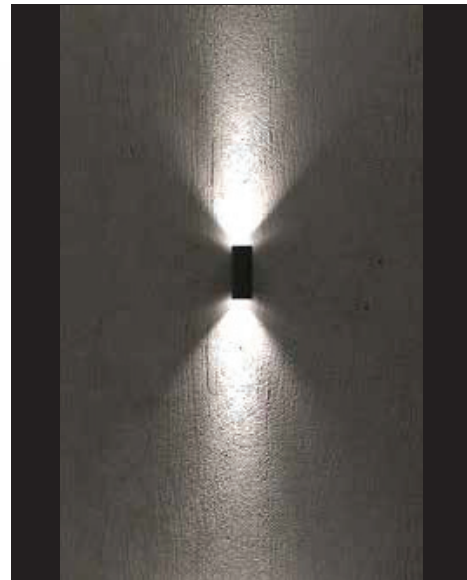

Technical Specification

Structure

Colours	Black
Material	Extruded Aluminium Alloy
Coating	Powder Coated
IP Rating	IP65
IK Rating	IK10

Performance

Light Source	NICHIA
Colour Temperature	3000K
Efficacy	77 Lm/W
Operating Current	182 mA
Warranty	3 Years in -20 to 40°C ambient