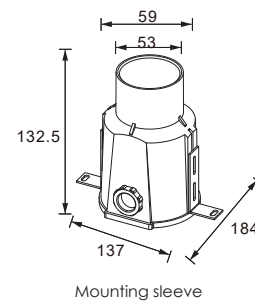

Product Information

Product Code	Luminaire Power	Operating Power	Lumens	Light Distribution	Dimensions	Weight
EST-R10125-3K	6W	100V-240V	208	32°	D70 x H109mm	0,6Kg

Technical Specification

Structure

Colours	Dark Grey
Material	Die-Cast Aluminium
Coating	Powder Coated
IP Rating	IP65
IK Rating	IK10