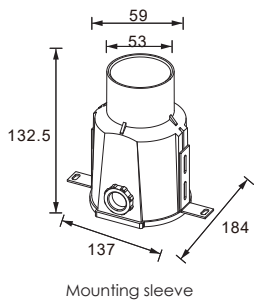

Technical Specification

Structure

Colours	Dark Grey
Material	Die-Cast Aluminium
Coating	Powder Coated
IP Rating	IP65
IK Rating	IK10

Performance

Light Source	NICHIA
Driver	100-240V, 50/60Hz
Colour Temperature	3000K
Efficacy	35 Lm/W
Operating Current	32 mA
Warranty	3 Years in -20 to 40°C ambient

Mounting