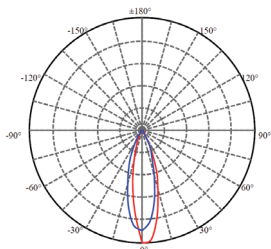

Product Information

Product Code	Luminaire Power	Operating Power	Lumens	Light Distribution	Dimensions	Weight
EST-R10125-3K	6W	100V-240V	208	32°	D70 x H109mm	0,6Kg

Technical Specification

Structure

Colours	Dark Grey
Material	Die-Cast Aluminium
Coating	Powder Coated
IP Rating	IP65
IK Rating	IK10

Performance

Light Source	NICHIA
Driver	100-240V, 50/60Hz
Colour Temperature	3000K
Efficacy	35 Lm/W
Operating Current	32 mA
Warranty	3 Years in -20 to 40°C ambient

Mounting

Application Picture

Photometry

Dimensions