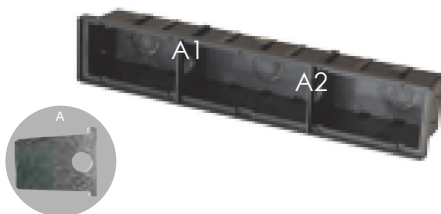

Technical Specification

Structure

Colours	Dark Grey
Material	Die-Cast Aluminium
Coating	Powder Coated
IP Rating	IP65
IK Rating	IK10

Performance

Light Source	NICHIA
Driver	100-240V, 50/60Hz
Colour Temperature	4000K
Efficacy	30 Lm/W
Operating Current	44 mA
Warranty	3 Years in -20 to 40°C ambient

Mounting