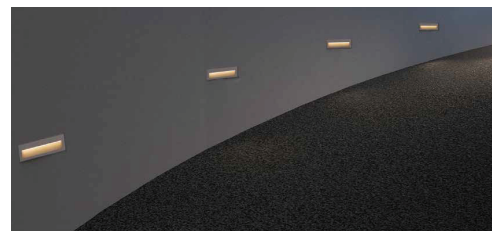

Application Picture