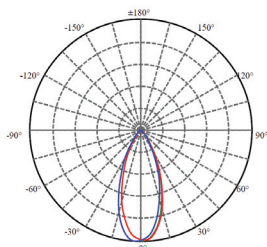

Product Information

Product Code	Luminaire Power	Operating Power	Lumens	Light Distribution	Dimensions	Weight
EST-B3P1257-4K	18W	100V-240V	1530	45°	165x81x236mm	2.7Kg

Technical Specification

Structure

Colours	Black
Material	Die-Cast Aluminium
Coating	Powder Coated
IP Rating	IP66
IK Rating	IK08

Performance

Light Source	OSRAM
Driver	100-240V, 50/60Hz
Colour Temperature	4000K
Efficacy	85 Lm/W
Operating Current	79 mA
Warranty	3 Years

Accessories

Optional: Plastic Spike (EST-B3P-SPIKE)

Photometry

Dimensions