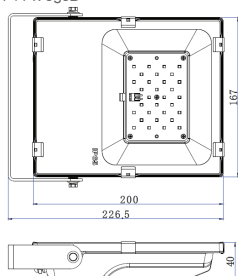

### Structure

Colours	Black
Material	Aluminum Housing
Lens	Toughened Glass
IP Rating	IP65
Tilt	270° adjustable

### Dimensions

EST-PFW030B

EST-PFW050B

EST-PFW080B

EST-PFW200B