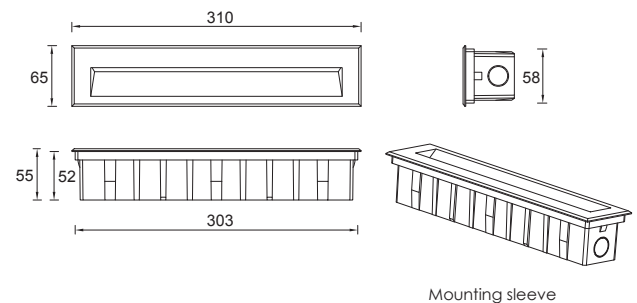

Product Information

Product Code	Luminaire Power	Operating Power	Lumens	Light Distribution	Dimensions	Weight
EST-D13034-4K	10W	100V-240V	300	120°	310x65x55mm	0.9Kg

Technical Specification

Structure

Colours	Dark Grey
Material	Die-Cast Aluminium
Coating	Powder Coated
IP Rating	IP65
IK Rating	IK10

Photometry

Dimensions

Mounting sleeve