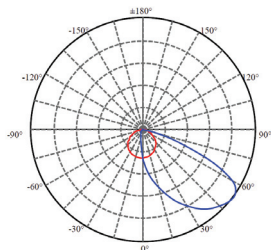

Product Information

Product Code	Luminaire Power	Operating Power	Lumens	Light Distribution	Dimensions	Weight
EST-D13034-4K	10W	100V-240V	300	120°	310x65x55mm	0.9Kg

Technical Specification

Structure

Colours	Dark Grey
Material	Die-Cast Aluminium
Coating	Powder Coated
IP Rating	IP65
IK Rating	IK10

Performance

Light Source	NICHIA
Driver	100-240V, 50/60Hz
Colour Temperature	4000K
Efficacy	30 Lm/W
Operating Current	44 mA
Warranty	3 Years in -20 to 40°C ambient

Mounting

Application Picture

- The above picture – the supporting plate "A1" and "A2" are used for preventing deformation of the sleeve during the construction installation process.
- Please remove the supporting plate "A1" and "A2" from the mounting sleeve before the lamp installation.

Photometry

Dimensions

Mounting sleeve