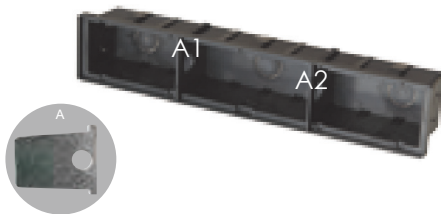

LED Wall Light & Stair Light

Overview

The D1 commercial recessed wall light boasts clean design lines and superior optical performance. Ideal for retail centers, retirement villages, schools and universities, public transit and airports, commercial buildings and medical facilities.

Product Information

Product Code	Luminaire Power	Operating Power	Lumens	Light Distribution	Dimensions	Weight
EST-D13034-4K	10W	100V-240V	300	120°	310x65x55mm	0.9Kg

Technical Specification

Structure

Colours	Dark Grey
Material	Die-Cast Aluminium
Coating	Powder Coated
IP Rating	IP65
IK Rating	IK10

Performance

Light Source	NICHIA
Driver	100-240V, 50/60Hz
Colour Temperature	4000K
Efficacy	30 Lm/W
Operating Current	44 mA
Warranty	3 Years in -20 to 40°C ambient

Mounting

Application Picture

- The above picture – the supporting plate "A1" and "A2" are used for preventing deformation of the sleeve during the construction installation process.
- Please remove the supporting plate "A1" and "A2" from the mounting sleeve before the lamp installation.