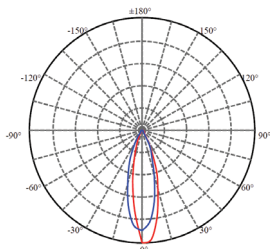

Product Information

Product Code	Luminaire Power	Operating Power	Lumens	Light Distribution	Dimensions	Weight
EST-R10125-3K	6W	100V-240V	208	32°	D70 x H109mm	0,6Kg

Technical Specification

Structure

Colours	Dark Grey
Material	Die-Cast Aluminium
Coating	Powder Coated
IP Rating	IP65
IK Rating	IK10

Performance

Light Source	NICHIA
Driver	100-240V, 50/60Hz
Colour Temperature	3000K
Efficacy	35 Lm/W
Operating Current	32 mA
Warranty	3 Years in -20 to 40°C ambient

Mounting

Application Picture

Photometry

Dimensions