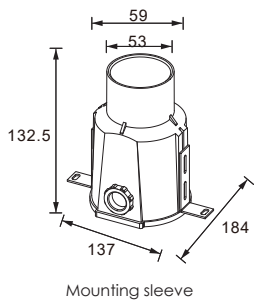

Technical Specification

Structure

Colours	Dark Grey
Material	Die-Cast Aluminium
Coating	Powder Coated
IP Rating	IP65
IK Rating	IK10

Performance

Light Source	NICHIA
Driver	100-240V, 50/60Hz
Colour Temperature	3000K
Efficacy	35 Lm/W
Operating Current	32 mA
Warranty	3 Years in -20 to 40°C ambient

Mounting