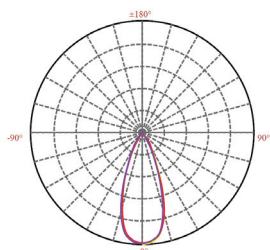

Product Information

Product Code	Luminaire Power	Operating Power	Lumens	Light Distribution	Dimensions	Weight
EST-R70270-3K	42W	100V-240V	1617x2	38°	D130x183x340mm	4.6Kg

Technical Specification

Structure

Colours	Black
Material	Extruded Aluminium Alloy
Coating	Powder Coated
IP Rating	IP65
IK Rating	IK10

Performance

Light Source	NICHIA
Colour Temperature	3000K
Efficacy	77 Lm/W
Operating Current	182 mA
Warranty	3 Years in -20 to 40°C ambient

Photometry

Dimensions