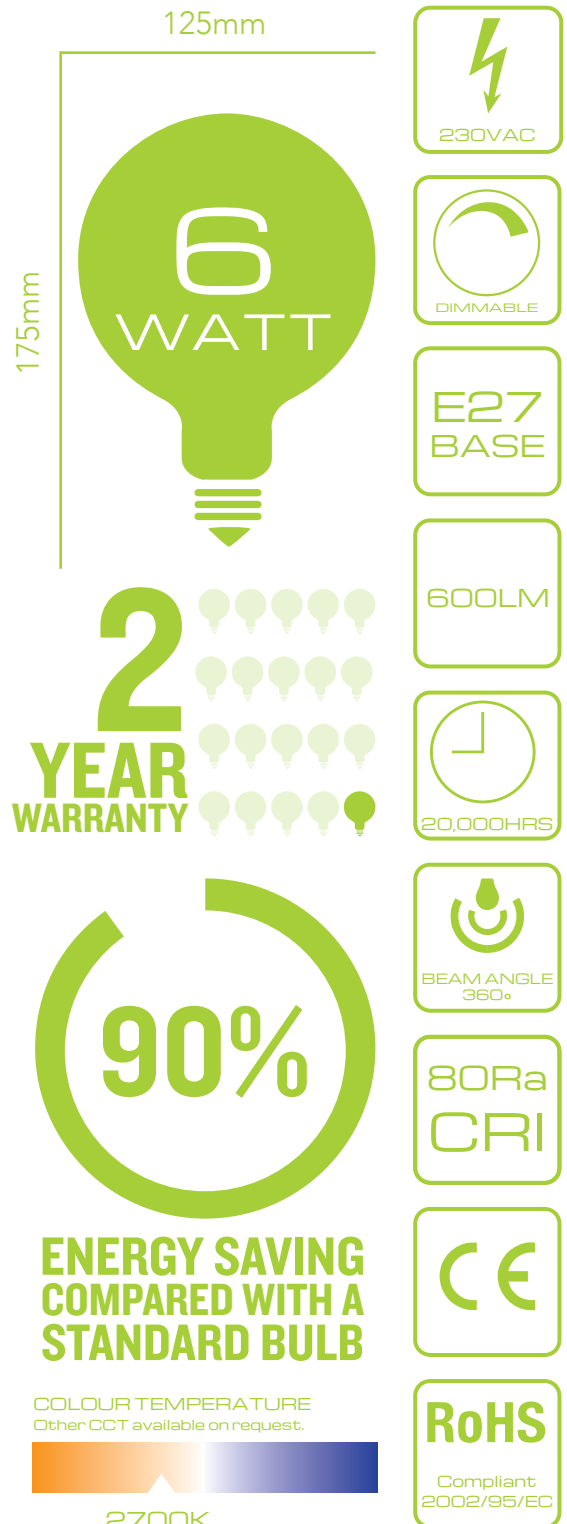

## EP-CDG125E27-6W-3K

Crown Dipped - Silver

This new LED filament bulb is a light bulb that uses LEDs as its filaments. Light is emitted from the LED filaments uniformly and evenly in all directions, instead of focusing it in a specific area in the way that many LED bulbs do.

It features a close resemblance with the traditional incandescent bulb. The LED filaments are placed inside the glass enclosure and sealed with an inert gas to assist with thermal management.

Distributed by MASONLED  
[www.masonsled.co.nz](http://www.masonsled.co.nz)