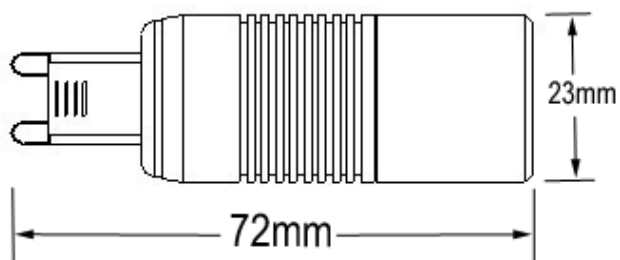

Mains Voltage LED

G9 Capsule

QUALITY
YOU CAN TRUST

Product Overview

- Low operating temperature.
- 30,000hours life expectancy.

Specifications

Voltage	220-240V
Wattage	4W
Lumens	300lm
Lumen Efficiency	75lm/W
CCT	2700-3000K
Base	G9
Beam Angle	220°
Operating Temperature	65°C
CRI	>80Ra
Life Expectancy	30,000hours
Lens	High refractive, diffused, UV stabilised.
Heat Sink	Aluminium
Housing	Aluminium
Dimensions	H (incl pins) 72mm D 23mm
Certified	CE, RoHS
Warranty	2 Years

Model Specifications

Model Number	Dimmable
EP-G9-CP4W-3K	NO